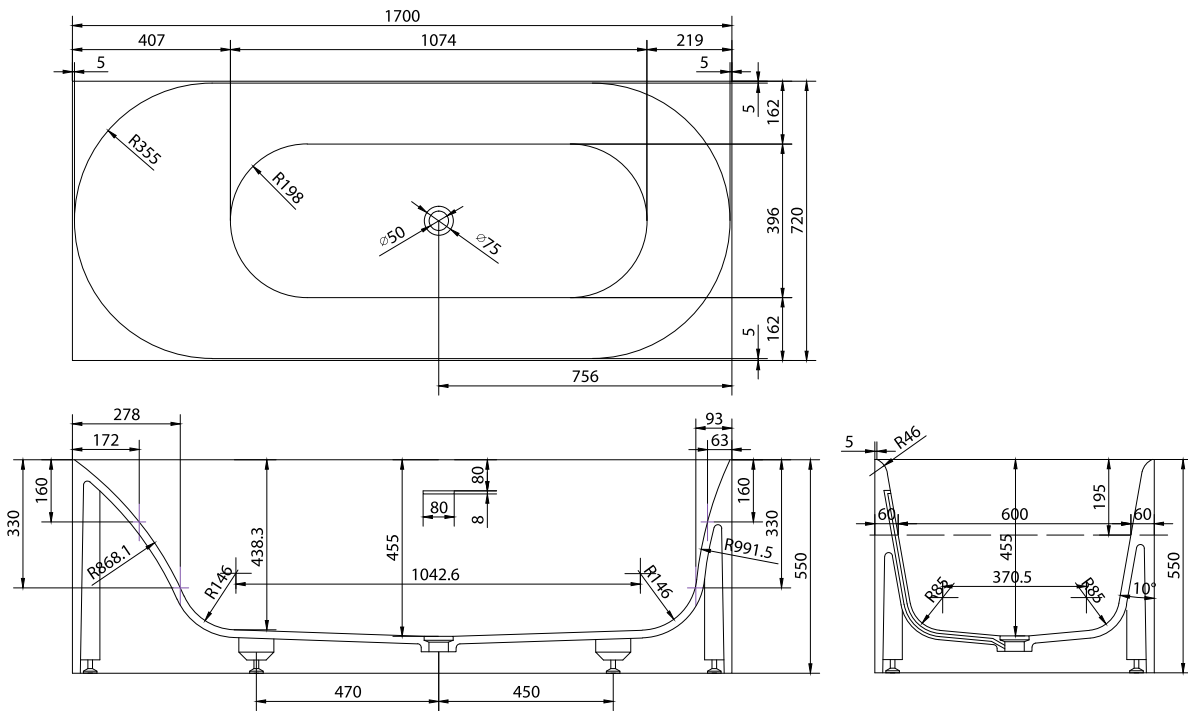

# SQ1 bathtub

SKU: 40030034

**Colour:** Matte white  
**Litre:** 260 overflow  
**Size:** 55cm / 170cm / 72cm  
**Weight:** 192kg netto

## SQ1 bathtub details:

Please note that there may be a tolerance of  $\pm 5$ mm as all products are hand sanded.