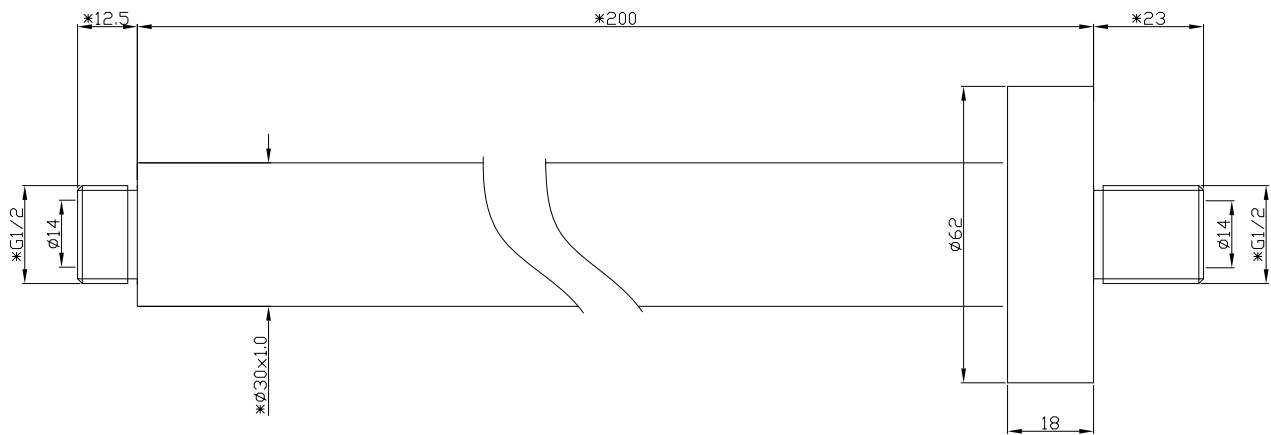

Shower arm ceiling

SKU: 60060019

Colour: Polished steel
Size: 3cm / 20cm / 3cm
Weight: 0.3kg netto

Shower arm ceiling details: