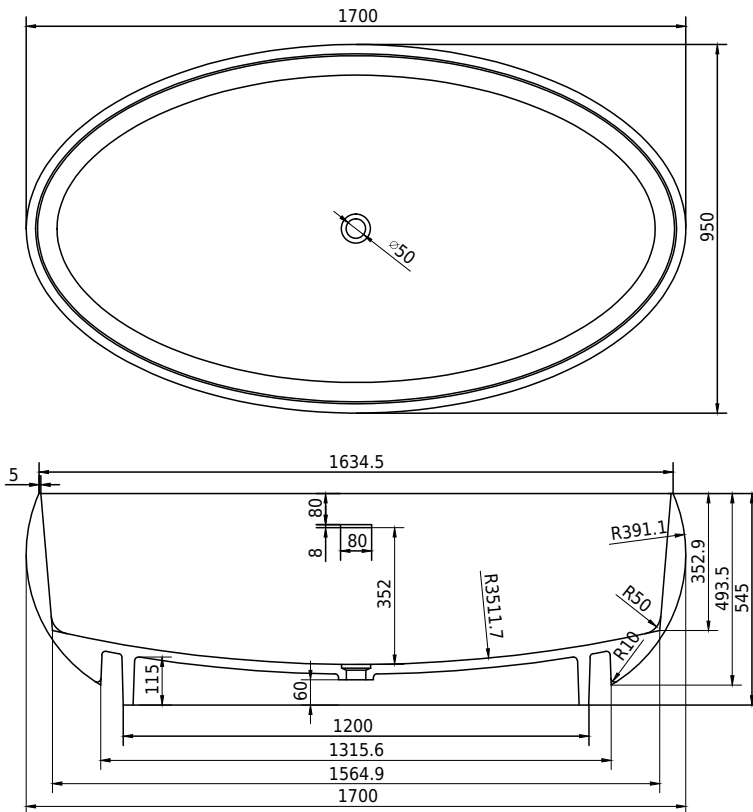

Copenhagen Bath

Bækkeskovvej
DK-2665 Vallensbæk Strand
CVR: DK32648622
Telefon: (+45) 3696 0747
contact@copenhagenbath.com
www.copenhagenbath.com

Rosenborg bathtub

SKU: 40030035

Colour: Matte white
Litre: 340 overflow
Size: 55cm / 170cm / 95cm
Weight: 185kg netto

Rosenborg bathtub details:

Please note that there may be a tolerance of ± 5 mm as all products are hand sanded.