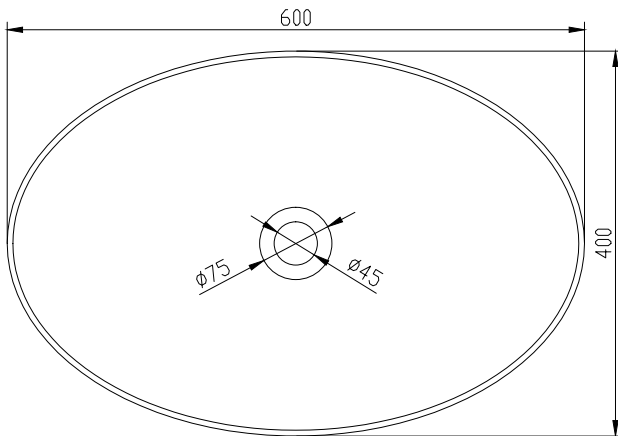

Norsjö oval basin

SKU: 40010175

Colour: Matte white
Size: 14.5cm / 60cm / 40cm
Weight: 7kg netto

Norsjö oval basin details: