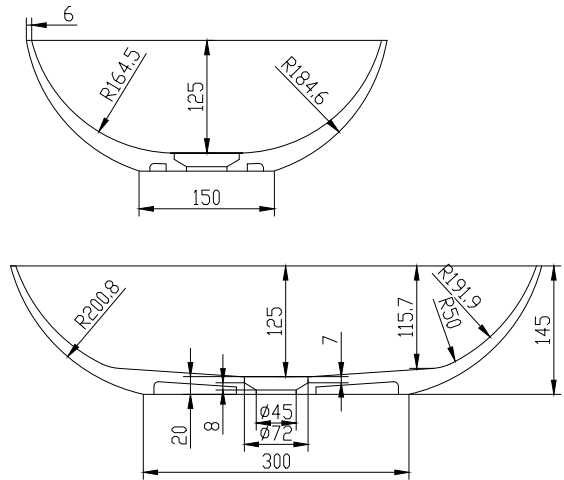

Norsjö oval basin

SKU: 40010175

Colour: Matte white
Size: 14.5cm / 60cm / 40cm
Weight: 7kg netto

Norsjö oval basin details: