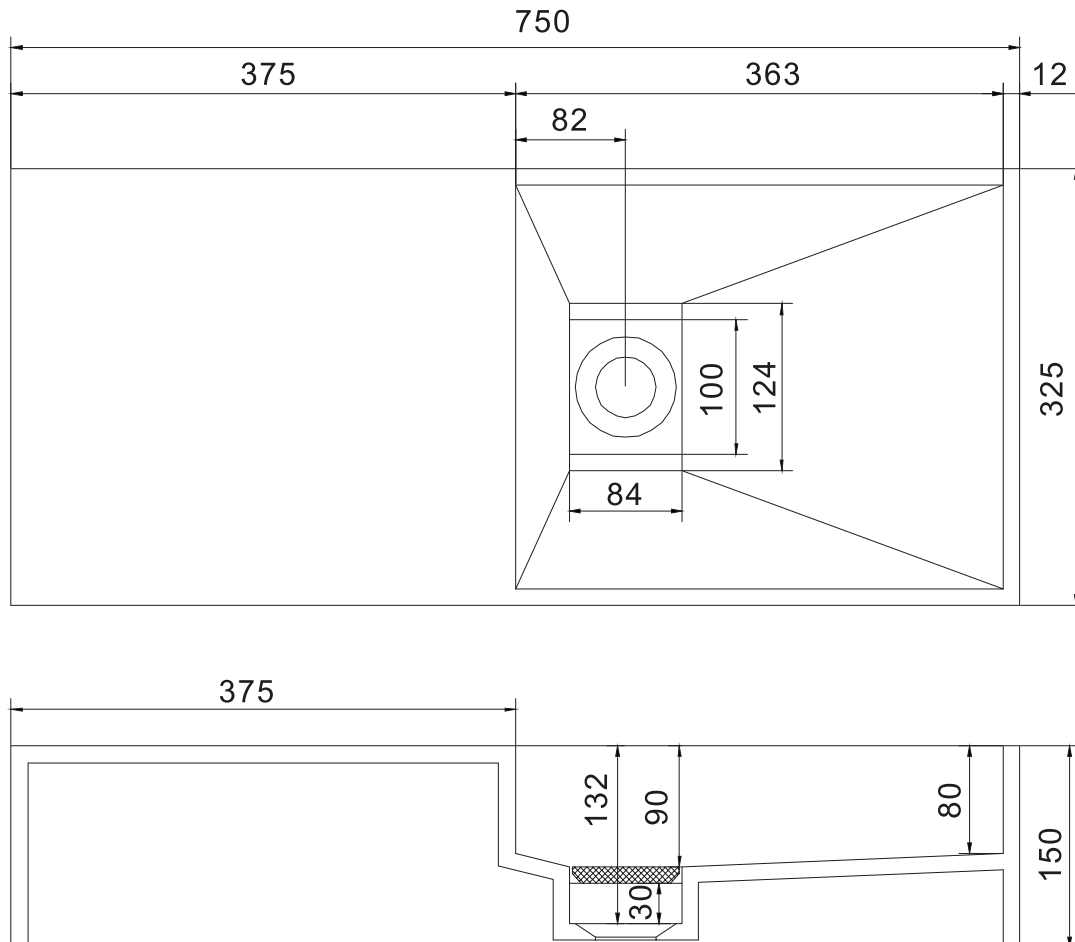

Nordland 75 basin

SKU: 40010038

Colour: Matte white
Size: 15cm / 75cm / 32.5cm
Weight: 15kg netto

Nordland 75 basin details: