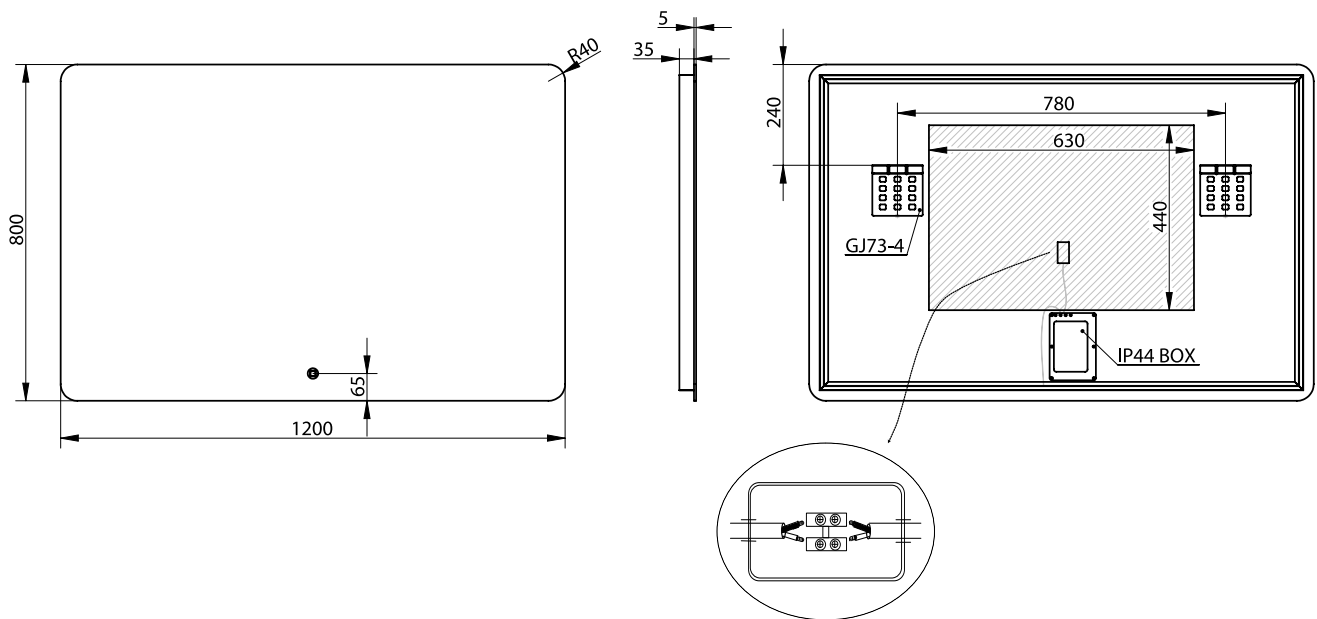

Orø 120 mirror

SKU: 30020229

Colour:

Glass

Size:

80cm / 120cm / 3.7cm

Weight:

11.2kg netto

Orø 120 mirror details: