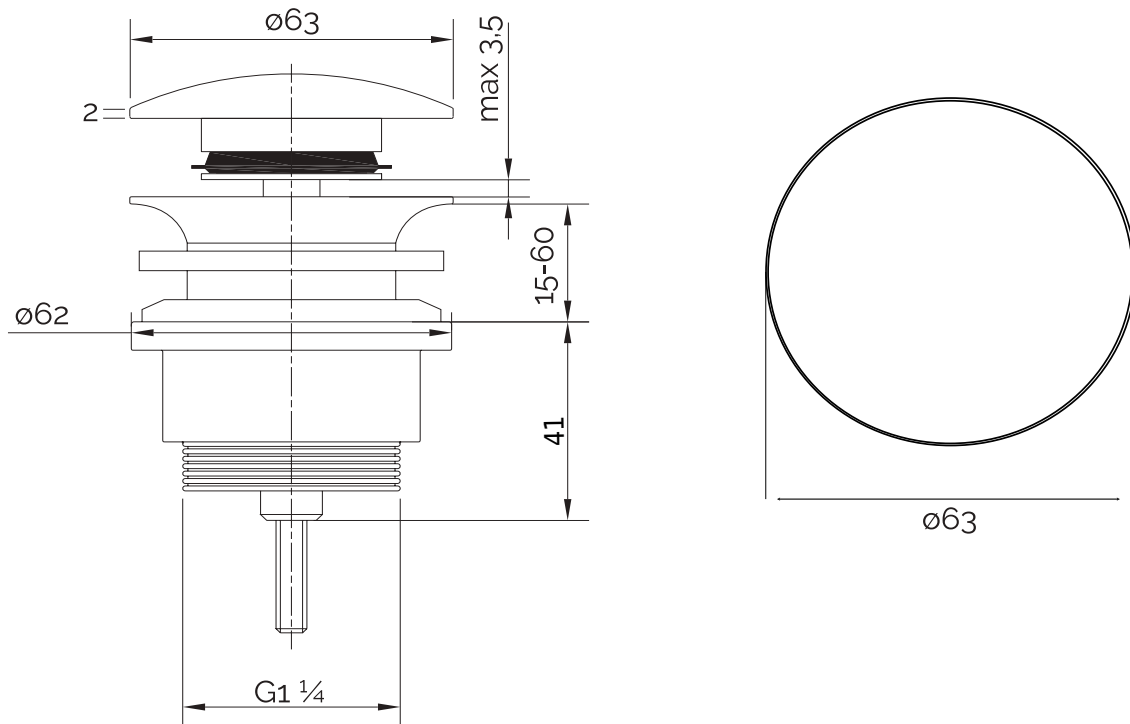

Waste Push-open Acovi, round

SKU: 40040030

Colour:	Matte white
Size:	7cm / 6.5cm / 6.5cm
Weight:	0.3kg netto

Waste Push-open Acovi, round details: