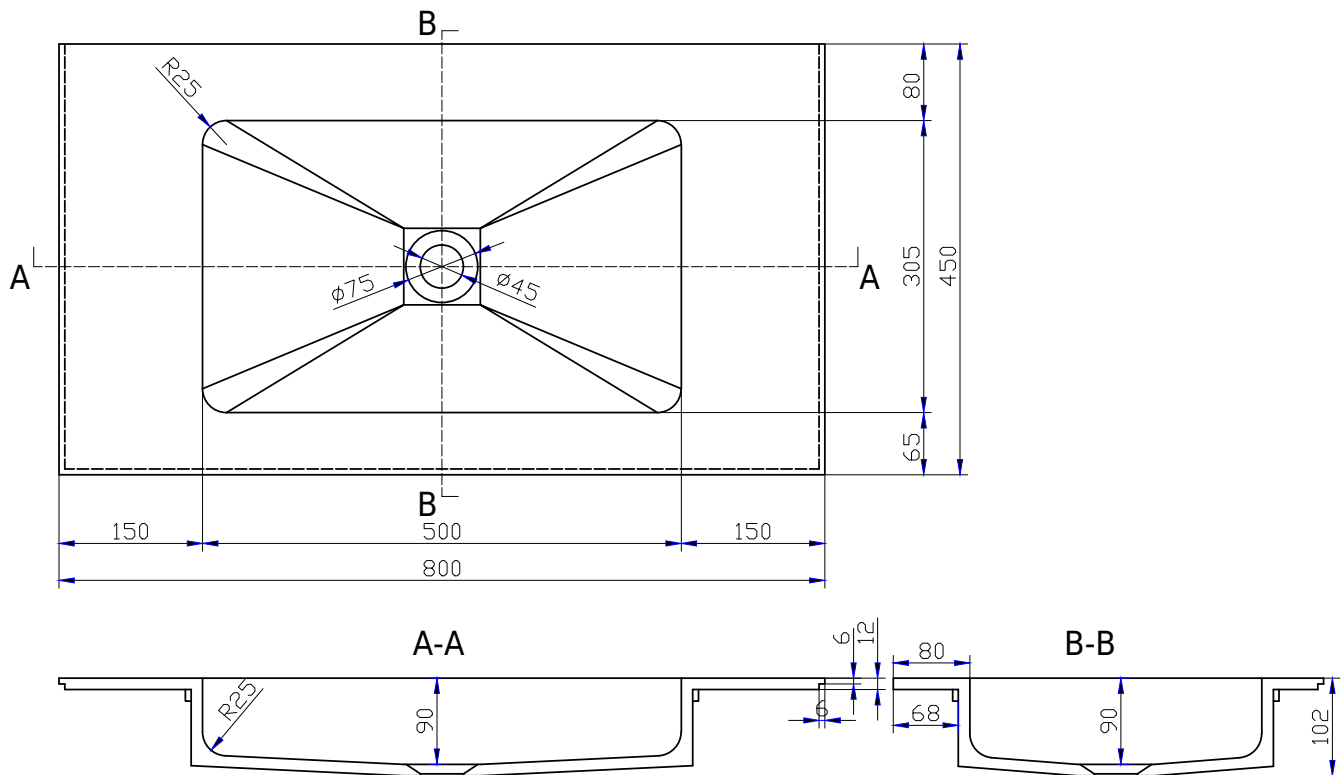

SQ2 80 centred wash basin

SKU: 30040078

Colour:	Matte white
Size:	10.2cm / 80cm / 45cm
Weight:	12kg netto

SQ2 80 centred wash basin details: