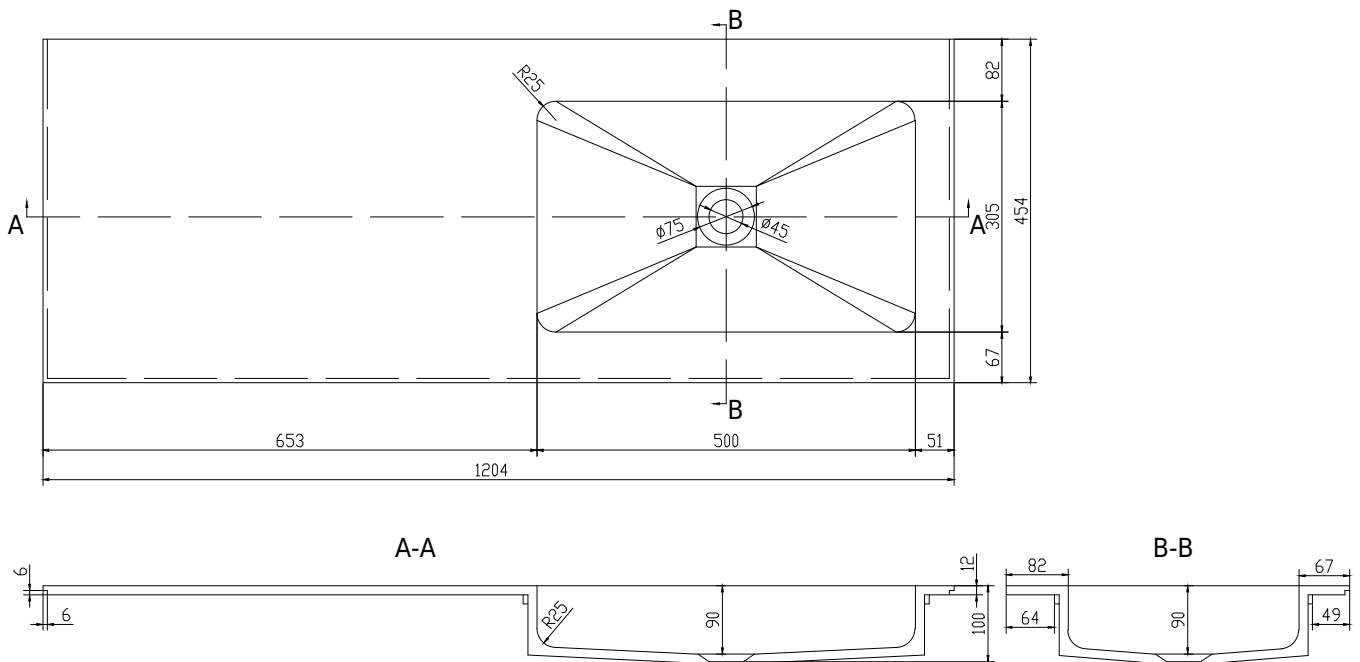

SQ2 120 right wash basin

SKU: 30040081

Colour: Matte white
Size: 10.2cm / 120cm / 45cm
Weight: 15.72kg netto

SQ2 120 right wash basin details: