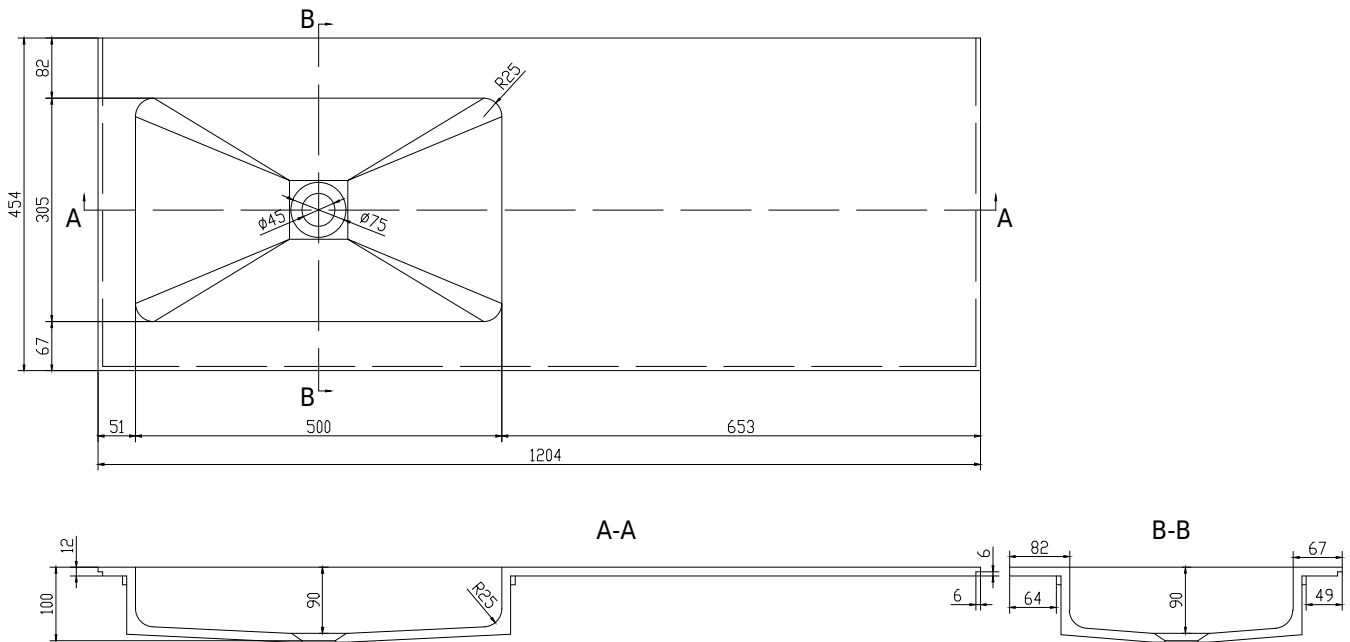

SQ2 120 left wash basin

SKU: 30040082

Colour: Matte white
Size: 10.2cm / 120cm / 45cm
Weight: 15.72kg netto

SQ2 120 left wash basin details: