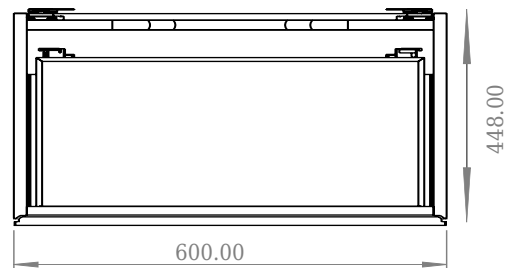

Copenhagen Bath

Bækkeskovvej
DK-2665 Vallensbæk Strand
CVR: DK32648622
Telefon: (+45) 3696 0747
contact@copenhagenbath.com
www.copenhagenbath.com

SQ2 60 cabinet

SKU: 30010087

Top View

Colour: Matte white
Size: 28.8cm / 60cm / 45cm
Weight: 16.5kg netto

SQ2 60 cabinet details: