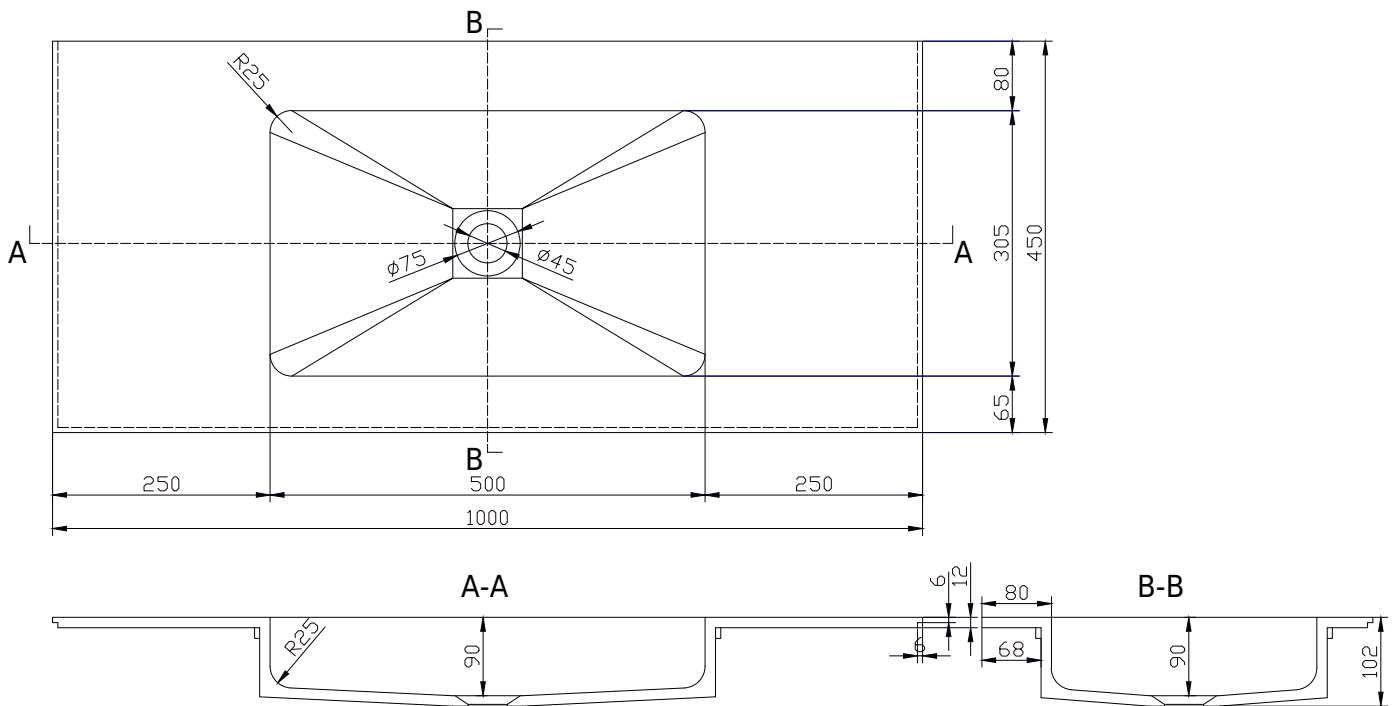

SQ2 100 centred wash basin

SKU: 30040088

Colour: Matte white
Size: 10.2cm / 100cm / 45cm
Weight: 15kg netto

SQ2 100 centred wash basin details: