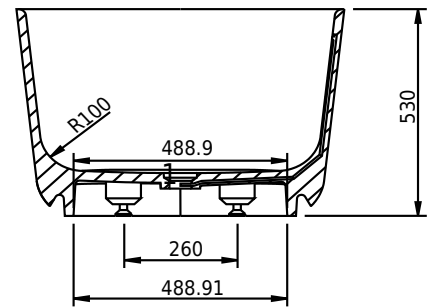

Hornbæk 148 bathtub

SKU: 40030038

| | |
|----------------|---------------------|
| Colour: | Matte white |
| Litre: | 260 overflow |
| Size: | 53cm / 148cm / 75cm |
| Weight: | 110kg netto |

Hornbæk 148 bathtub details:

Please note that there may be a tolerance of ± 5 mm as all products are hand sanded.