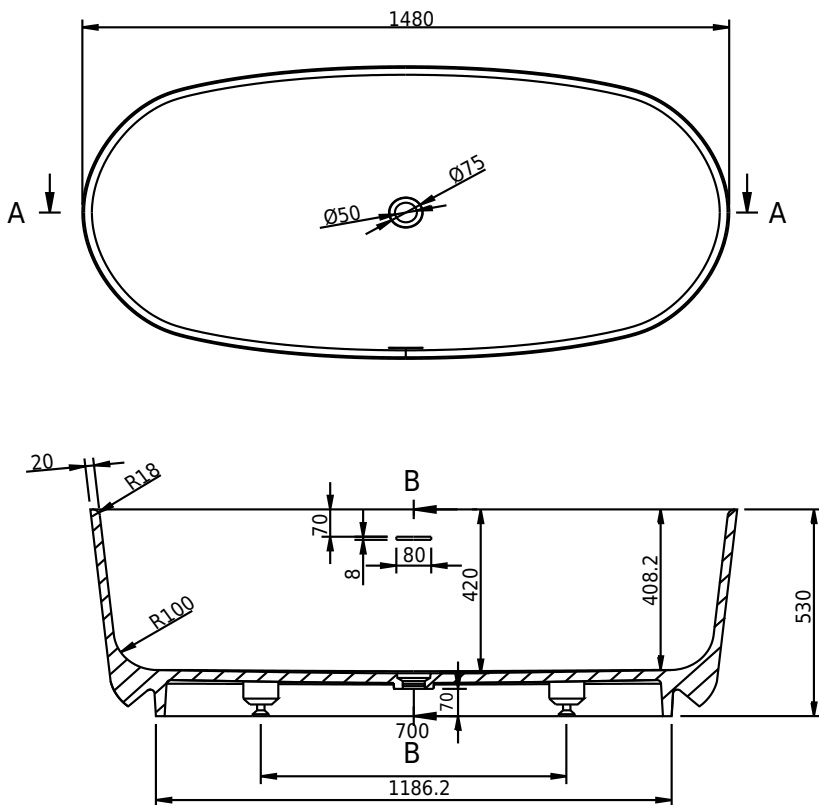

Hornbæk 148 bathtub

SKU: 40030038

| | |
|----------------|---------------------|
| Colour: | Matte white |
| Litre: | 260 overflow |
| Size: | 53cm / 148cm / 75cm |
| Weight: | 110kg netto |

Hornbæk 148 bathtub details:

Please note that there may be a tolerance of ± 5 mm as all products are hand sanded.