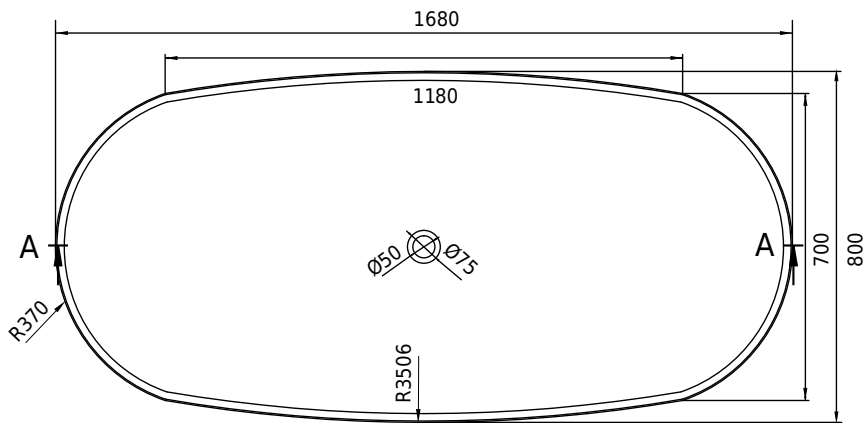

# Hornbæk 168 bathtub

SKU: 40030039

<b>Colour:</b>	Matte white
<b>Litre:</b>	360 overflow
<b>Size:</b>	53cm / 168cm / 80cm
<b>Weight:</b>	131kg netto

## Hornbæk 168 bathtub details:

Please note that there may be a tolerance of  $\pm 5$ mm as all products are hand sanded.