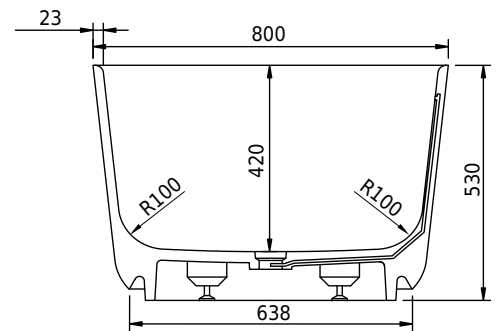

# Hornbæk 168 bathtub

SKU: 40030039

<b>Colour:</b>	Matte white
<b>Litre:</b>	360 overflow
<b>Size:</b>	53cm / 168cm / 80cm
<b>Weight:</b>	131kg netto

## Hornbæk 168 bathtub details:

Please note that there may be a tolerance of  $\pm 5$ mm as all products are hand sanded.