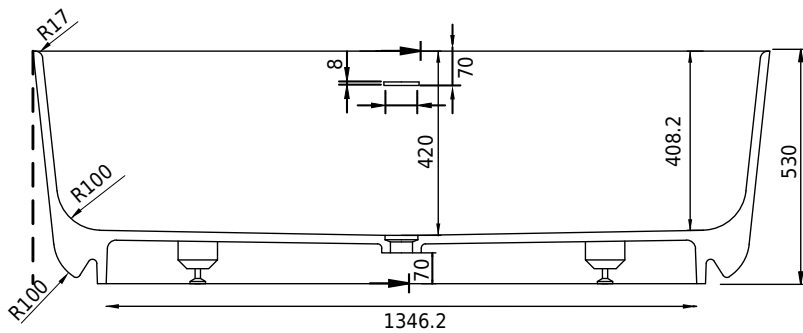

# Hornbæk 168 bathtub

SKU: 40030039

<b>Colour:</b>	Matte white
<b>Litre:</b>	360 overflow
<b>Size:</b>	53cm / 168cm / 80cm
<b>Weight:</b>	131kg netto

## Hornbæk 168 bathtub details:

Please note that there may be a tolerance of  $\pm 5$ mm as all products are hand sanded.