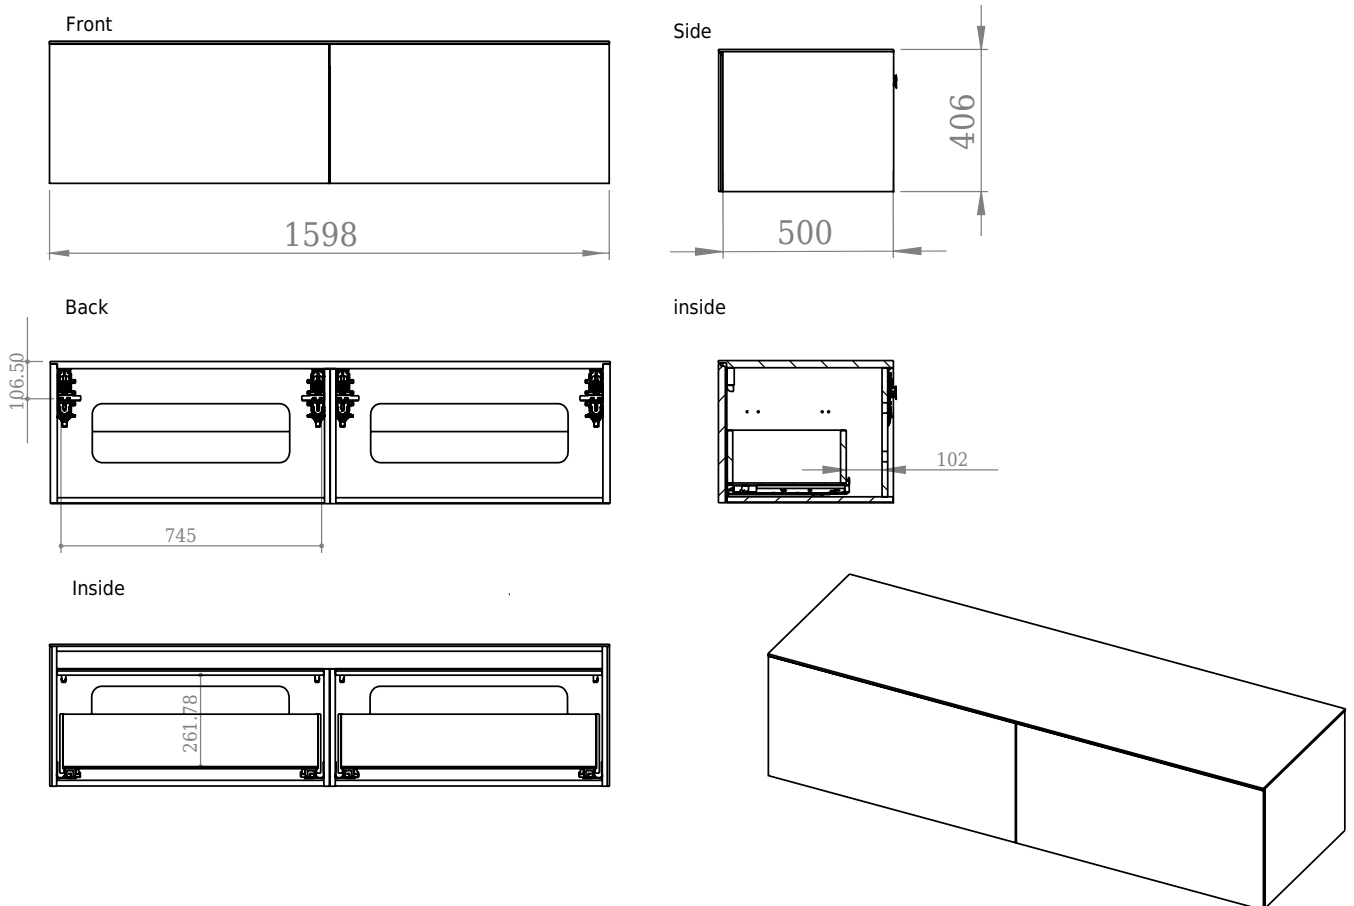

# Bergen 160 cabinet

SKU: 30010101

**Colour:** Heavy brushed oak  
**Size:** 40cm / 160cm / 50cm  
**Weight:** 78kg netto

**Bergen 160 cabinet details:**