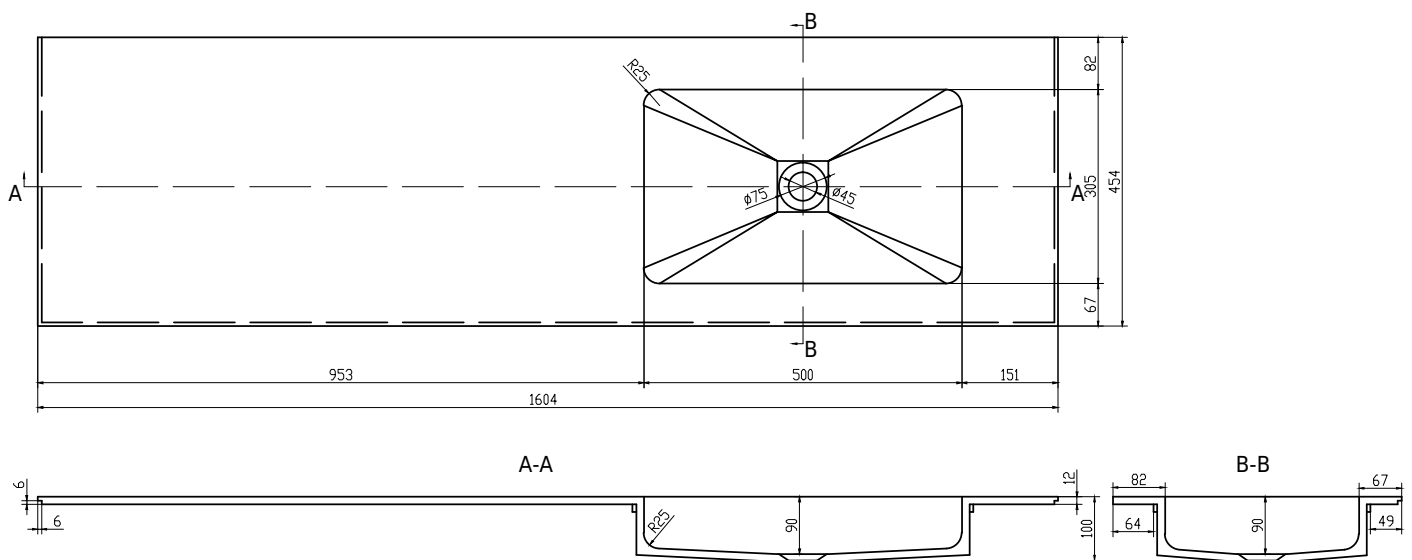

# SQ2 160 right wash basin

SKU: 30040091

**Colour:** Matte white  
**Size:** 10.2cm / 160cm / 45cm  
**Weight:** 25kg netto

**SQ2 160 right wash basin details:**