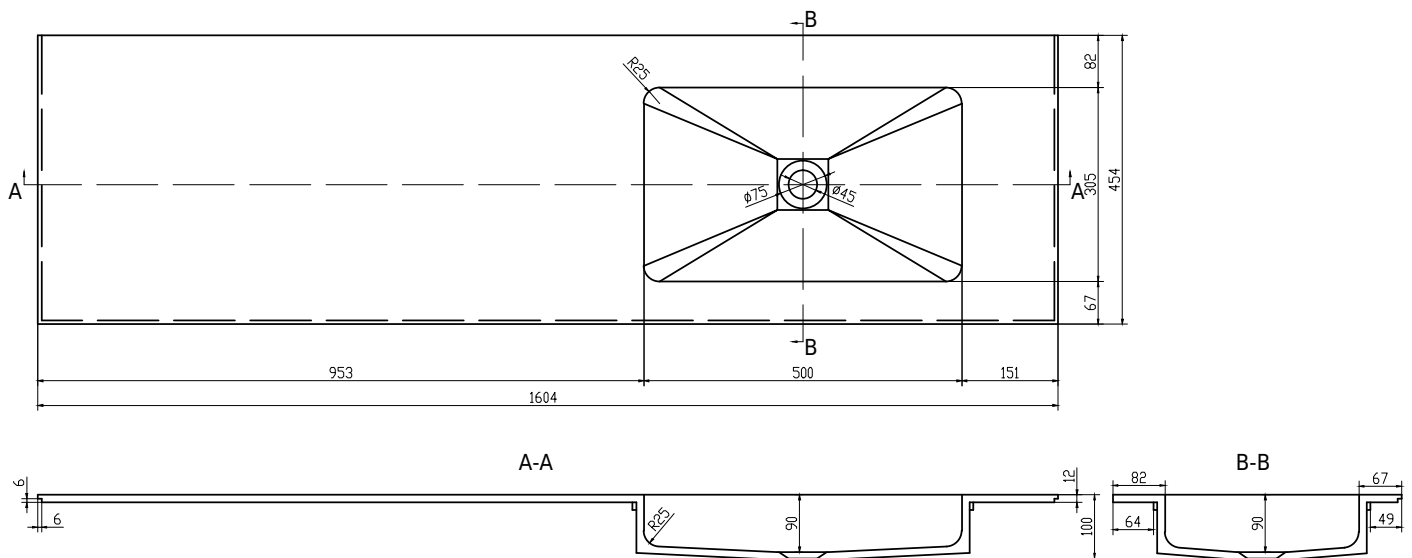

SQ2 160 right wash basin

SKU: 30040091

Colour: Matte white
Size: 10.2cm / 160cm / 45cm
Weight: 25kg netto

SQ2 160 right wash basin details: