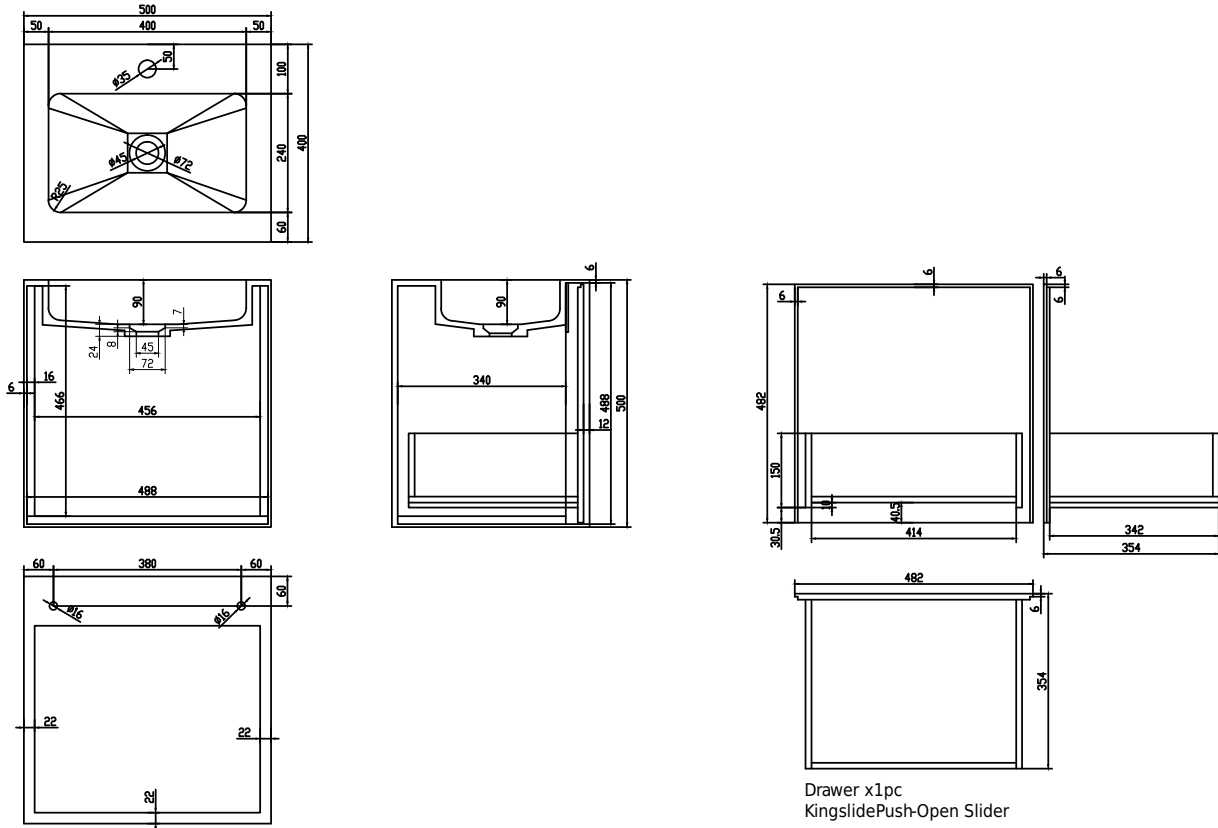

## Nexø 50 cabinet with centred basin

SKU: 30010108

**Colour:**

Matte white

**Size:**

50cm / 50cm / 40cm

**Weight:**

35kg netto

**Nexø 50 cabinet with centred basin details:**