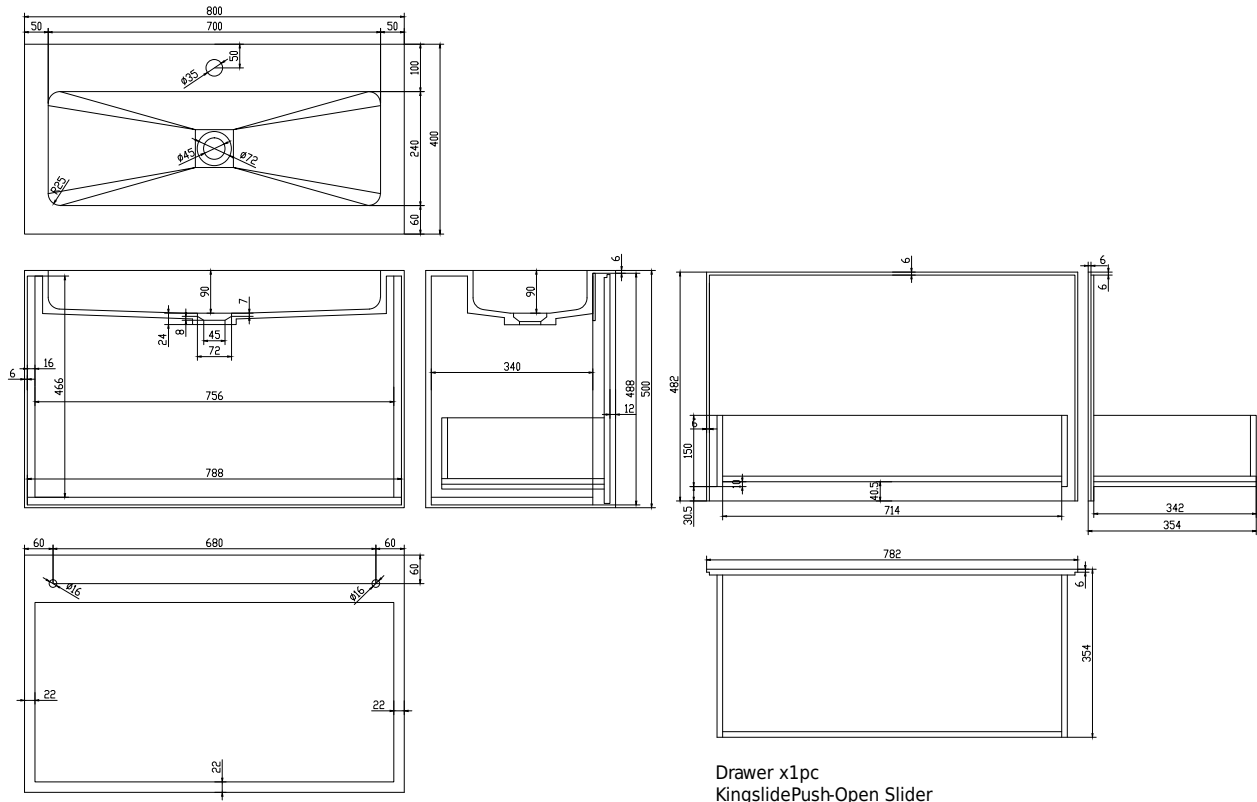

Nexø 80 cabinet with centred basin

SKU: 30010109

Colour: Matte white
Size: 50cm / 80cm / 40cm
Weight: 52kg netto

Nexø 80 cabinet with centred basin details: