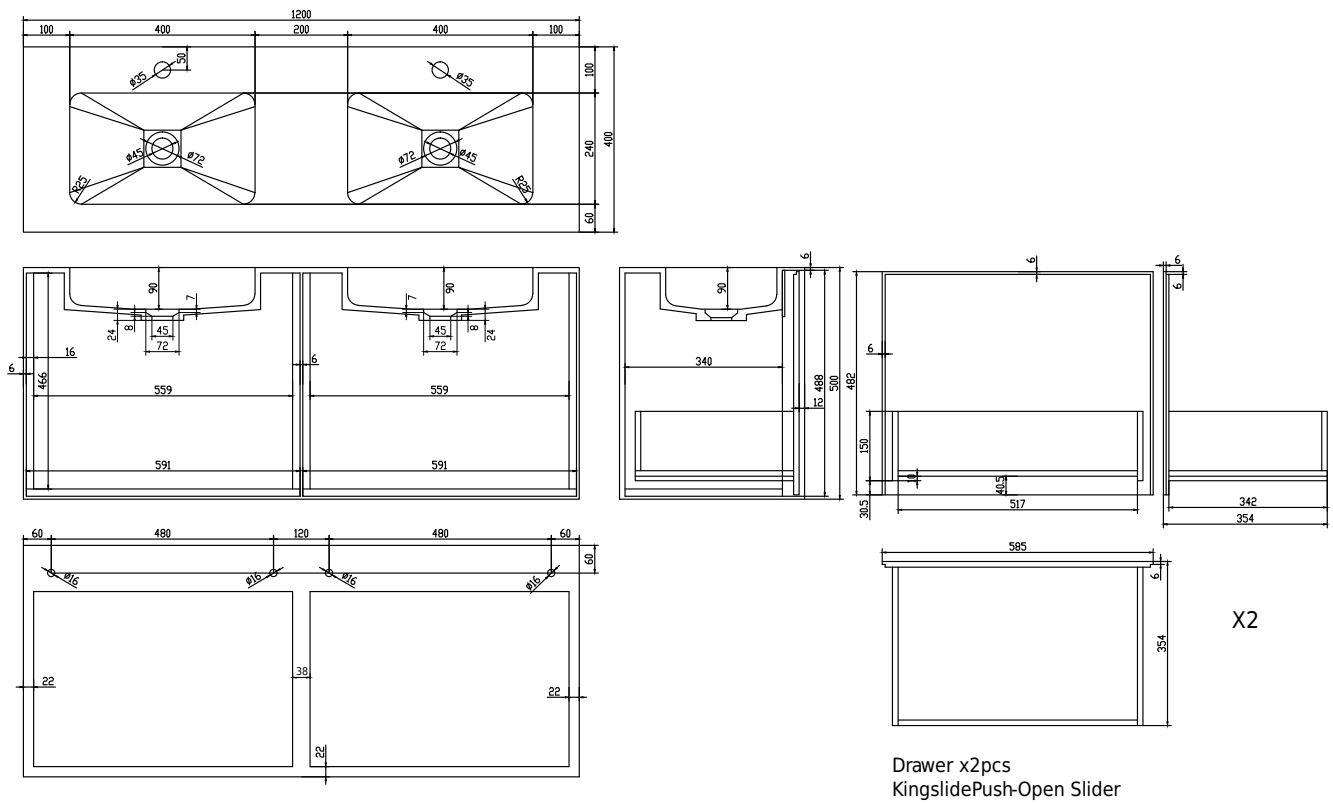

Nexø 120 cabinet with double basin

SKU: 30010110

Colour: Matte white
Size: 50cm / 120cm / 40cm
Weight: 70kg netto

Nexø 120 cabinet with double basin details: