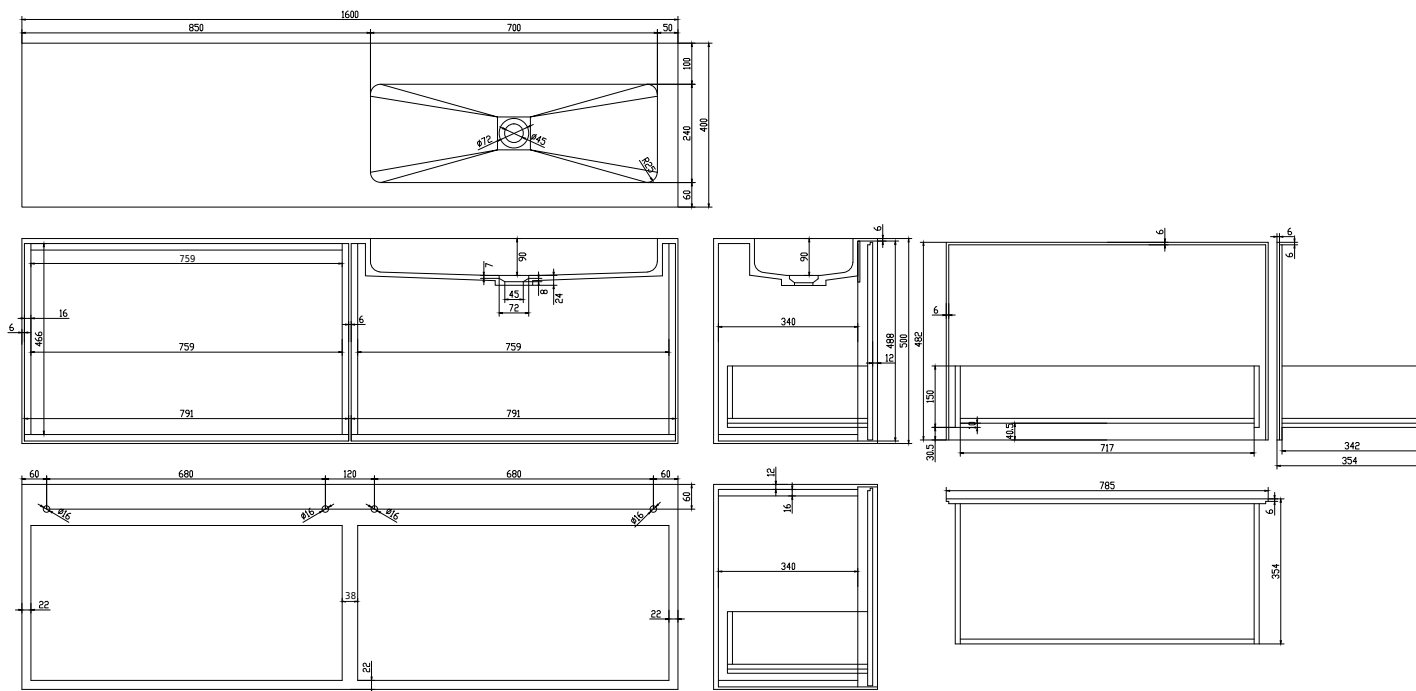

Nexø 160 cabinet with right basin

SKU: 30010115

Colour: Matte white
Size: 50cm / 160cm / 40cm
Weight: 78kg netto

Nexø 160 cabinet with right basin details: