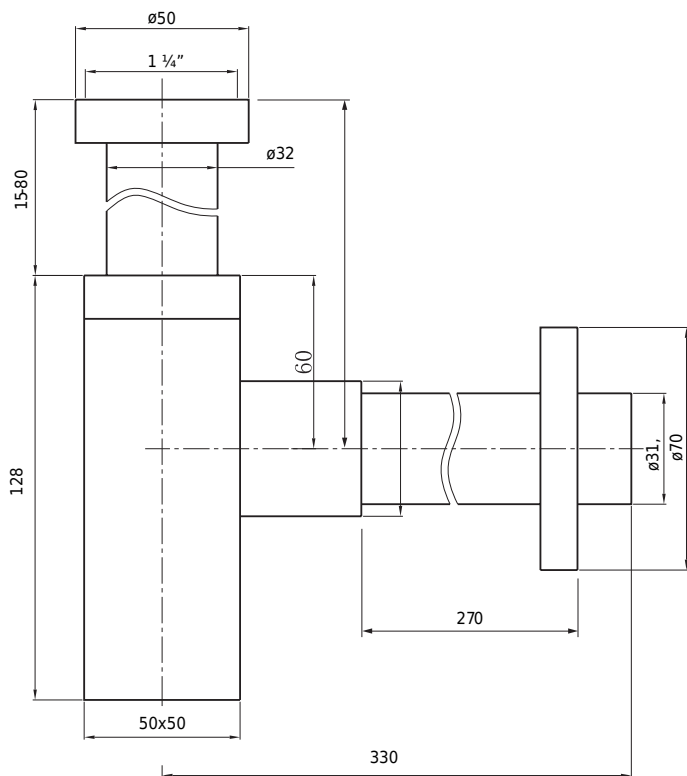

Trap rectangular chrome

SKU: 40040060

Colour:

Chrome

Size:

14.3cm / 5cm / 33cm

Weight:

0.7kg netto

Trap rectangular chrome details: