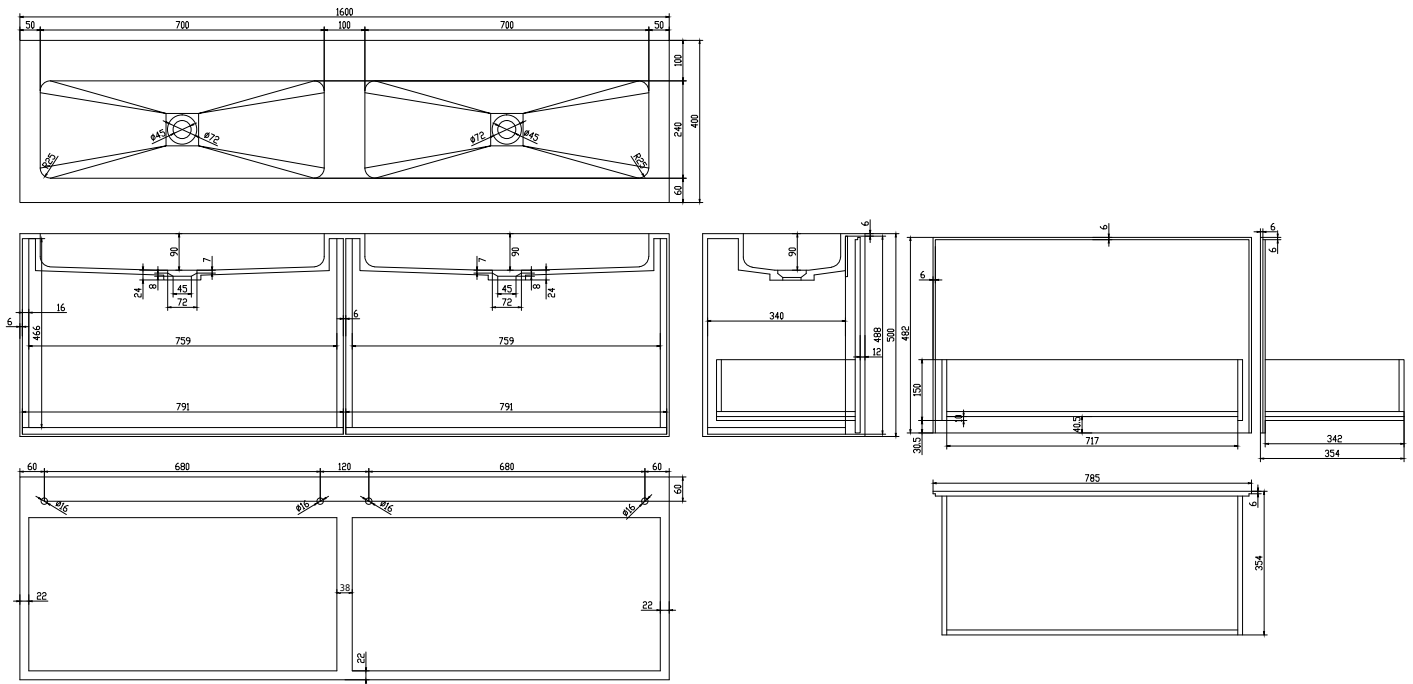

Nexø 160 cabinet with double basin

SKU: 30010112

Colour: Matte white
Size: 50cm / 160cm / 40cm
Weight: 100kg netto

Nexø 160 cabinet with double basin details: