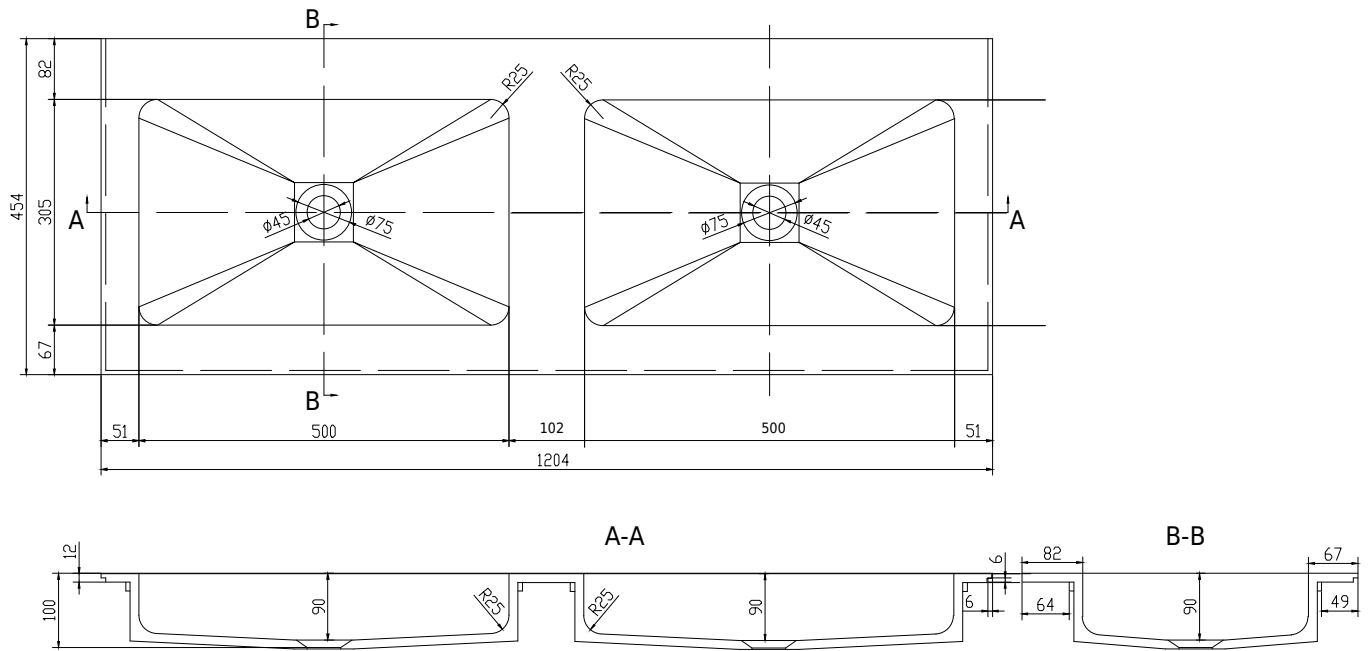

SQ2 120 double wash basin

SKU: 30040098

Colour: Matte white
Size: 10.2cm / 120cm / 45cm
Weight: 21.44kg netto

SQ2 120 double wash basin details: