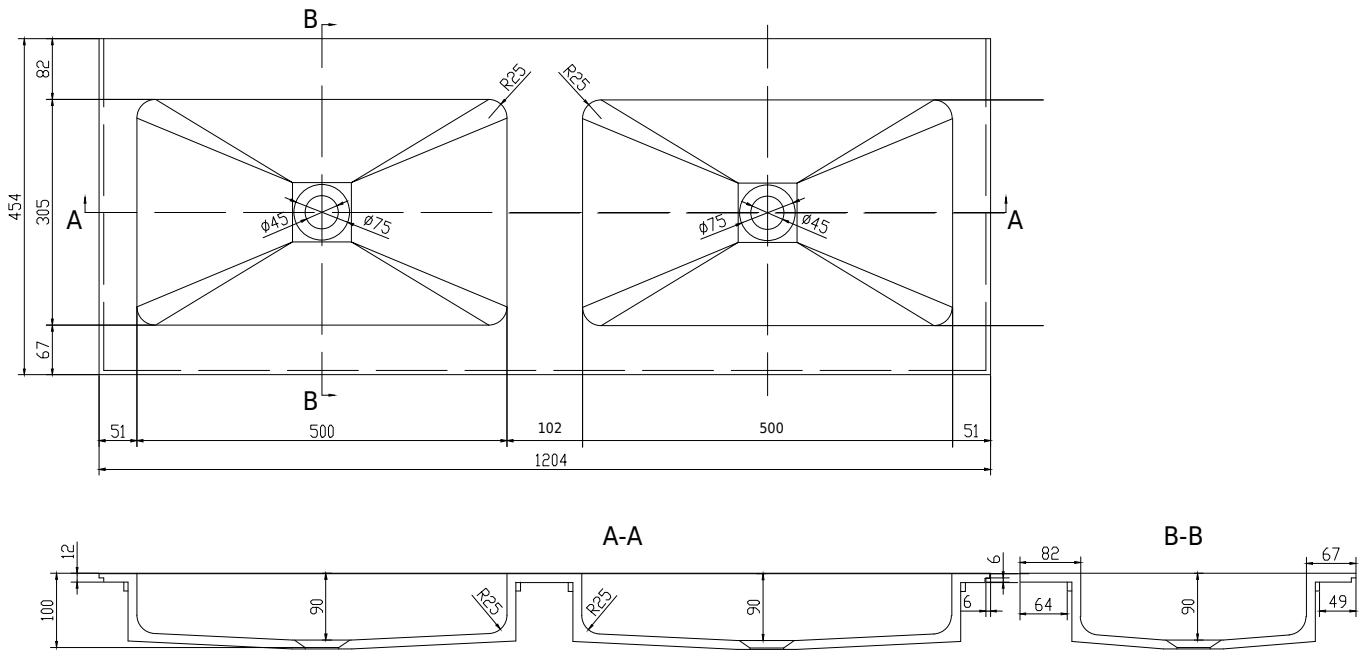

# SQ2 120 double wash basin

SKU: 30040098

**Colour:** Matte white  
**Size:** 10.2cm / 120cm / 45cm  
**Weight:** 21.44kg netto

**SQ2 120 double wash basin details:**