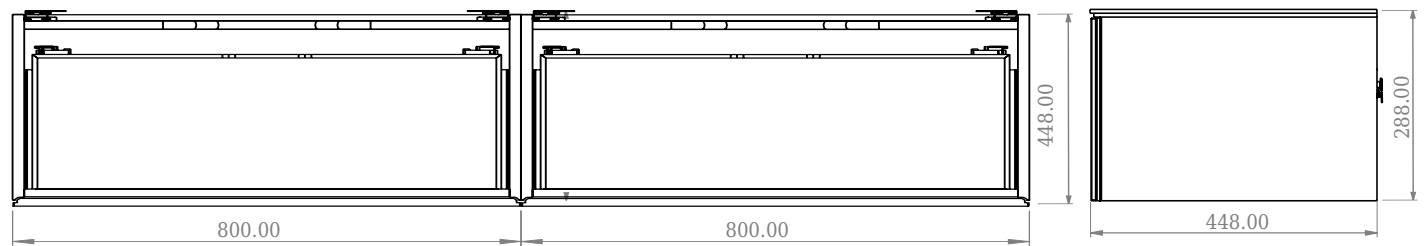

SQ2 160 cabinet with left basin

SKU: 30010124

F View

Top View

Side View

Back View

Colour: Matte white
Size: 28.8cm / 160cm / 45cm
Weight: 84.6kg netto

SQ2 160 cabinet with left basin details: