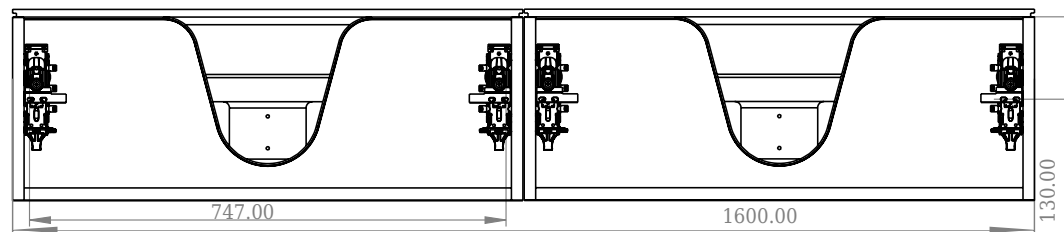

SQ2 160 cabinet with left basin

SKU: 30010124

F View

Top View

Side View

Back View

Colour: Matte white
Size: 28.8cm / 160cm / 45cm
Weight: 84.6kg netto

SQ2 160 cabinet with left basin details: