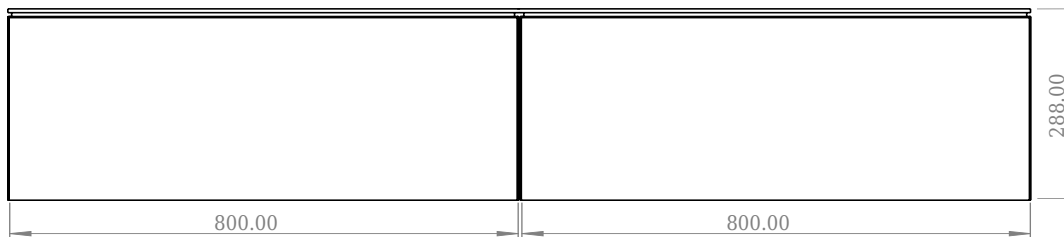

SQ2 160 cabinet with left basin

SKU: 30010124

F View

Top View

Side View

Back View

Colour: Matte white
Size: 28.8cm / 160cm / 45cm
Weight: 84.6kg netto

SQ2 160 cabinet with left basin details: