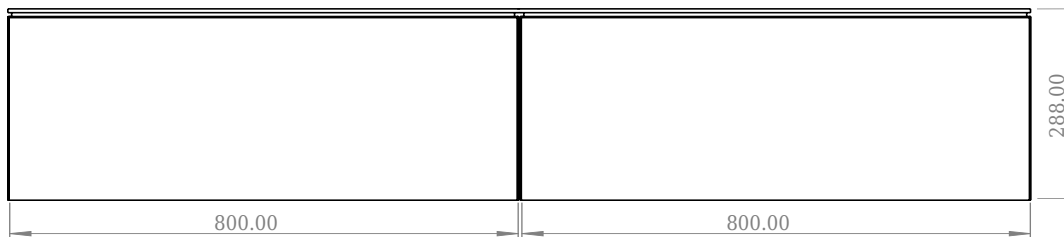

SQ2 160 cabinet with right basin

SKU: 30010126

F View

Top View

Side View

Back View

Colour: Matte white
Size: 28.8cm / 160cm / 45cm
Weight: 84.6kg netto

SQ2 160 cabinet with right basin details: