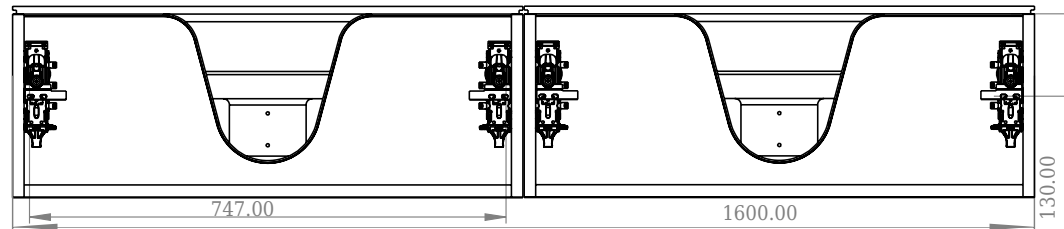

SQ2 160 cabinet with right basin

SKU: 30010126

F View

Top View

Side View

Back View

Colour: Matte white
Size: 28.8cm / 160cm / 45cm
Weight: 84.6kg netto

SQ2 160 cabinet with right basin details: