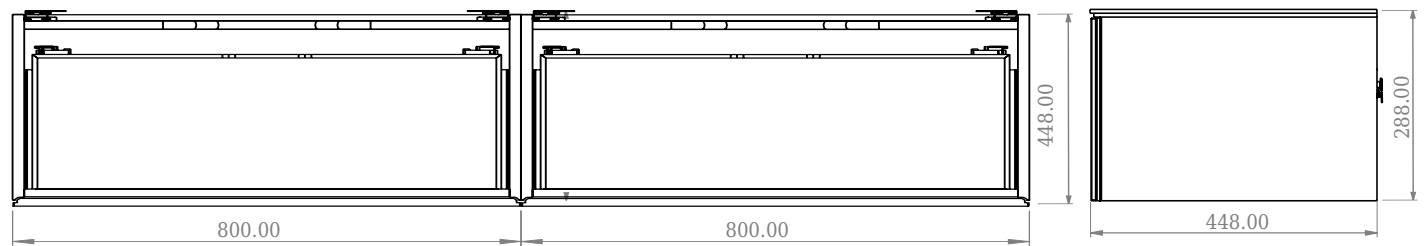

SQ2 160 cabinet with right basin

SKU: 30010126

F View

Top View

Side View

Back View

Colour: Matte white
Size: 28.8cm / 160cm / 45cm
Weight: 84.6kg netto

SQ2 160 cabinet with right basin details: