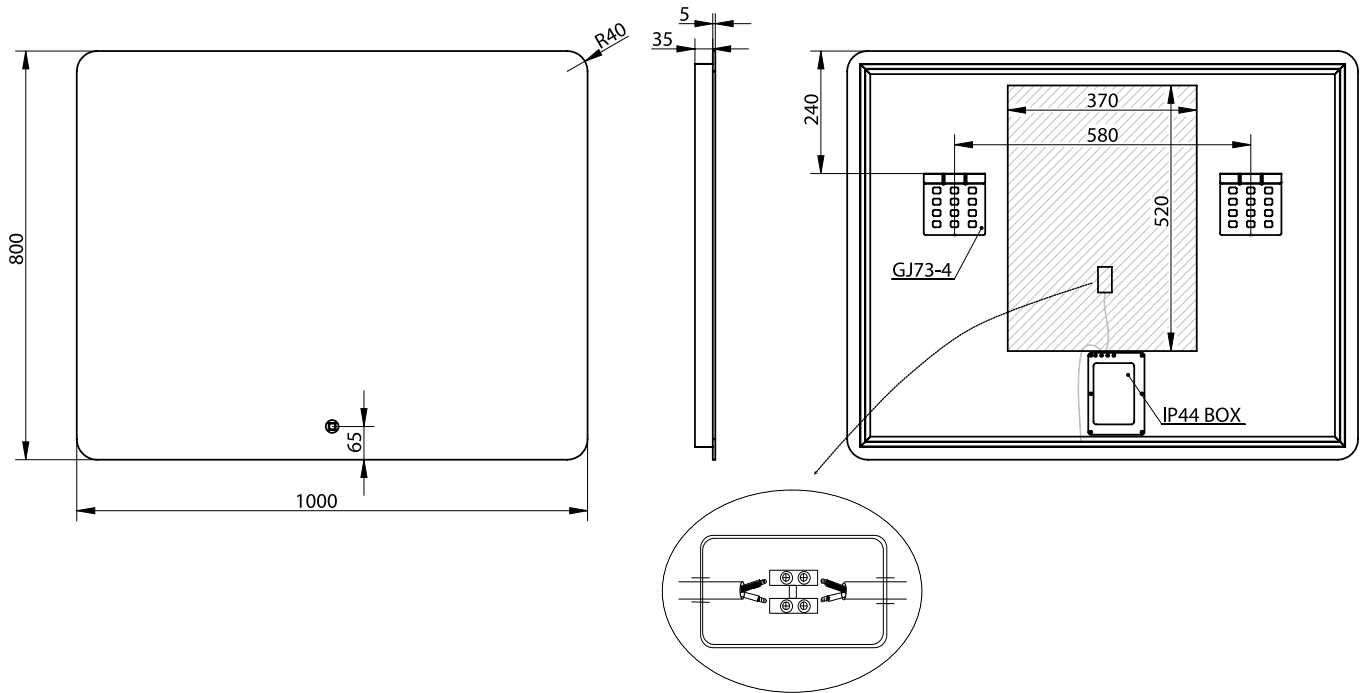

Orø 100 mirror

SKU: 30020248

Colour:

Glass

Size:

80cm / 100cm / 3.7cm

Weight:

9.2kg netto

Orø 100 mirror details: