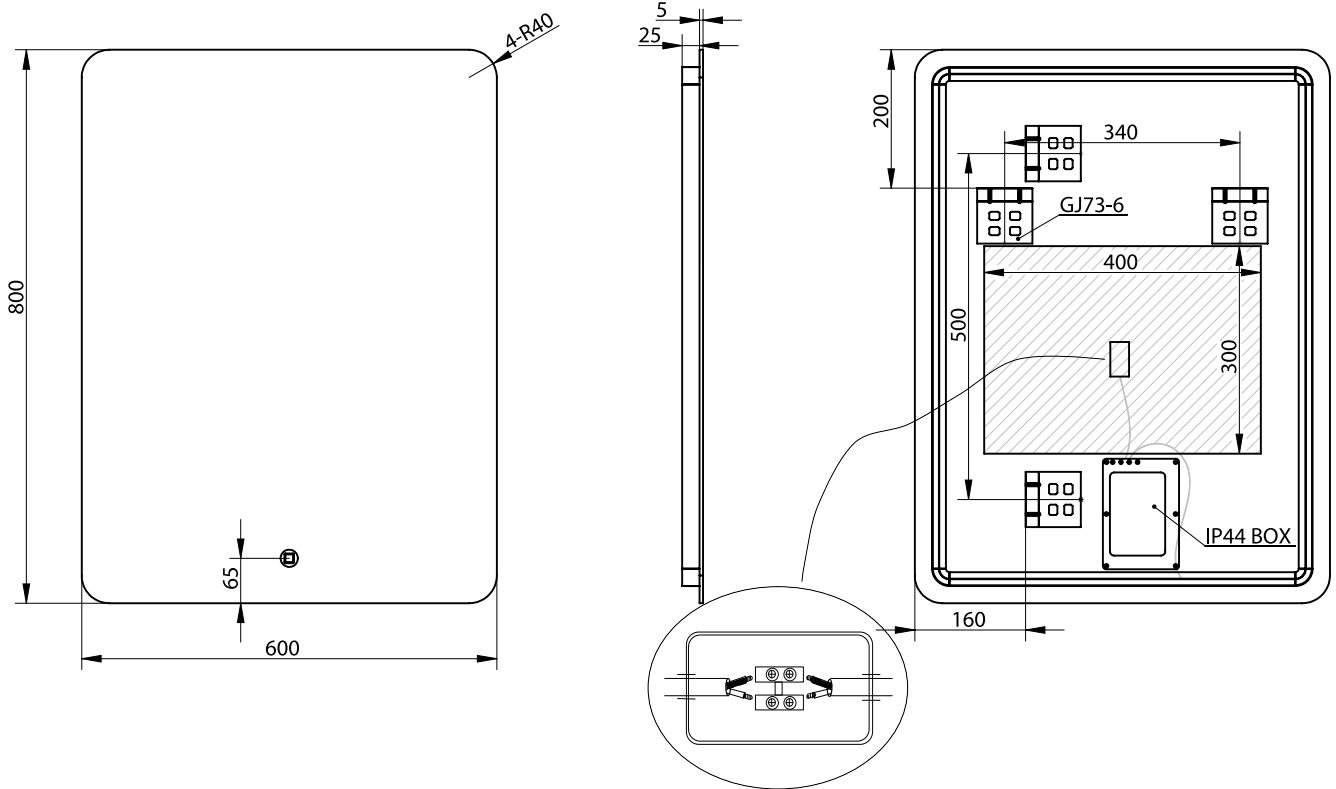

Orø 60 mirror

SKU: 30020254

Colour:

Glass

Size:

80cm / 60cm / 3.7cm

Weight:

5.6kg netto

Orø 60 mirror details: