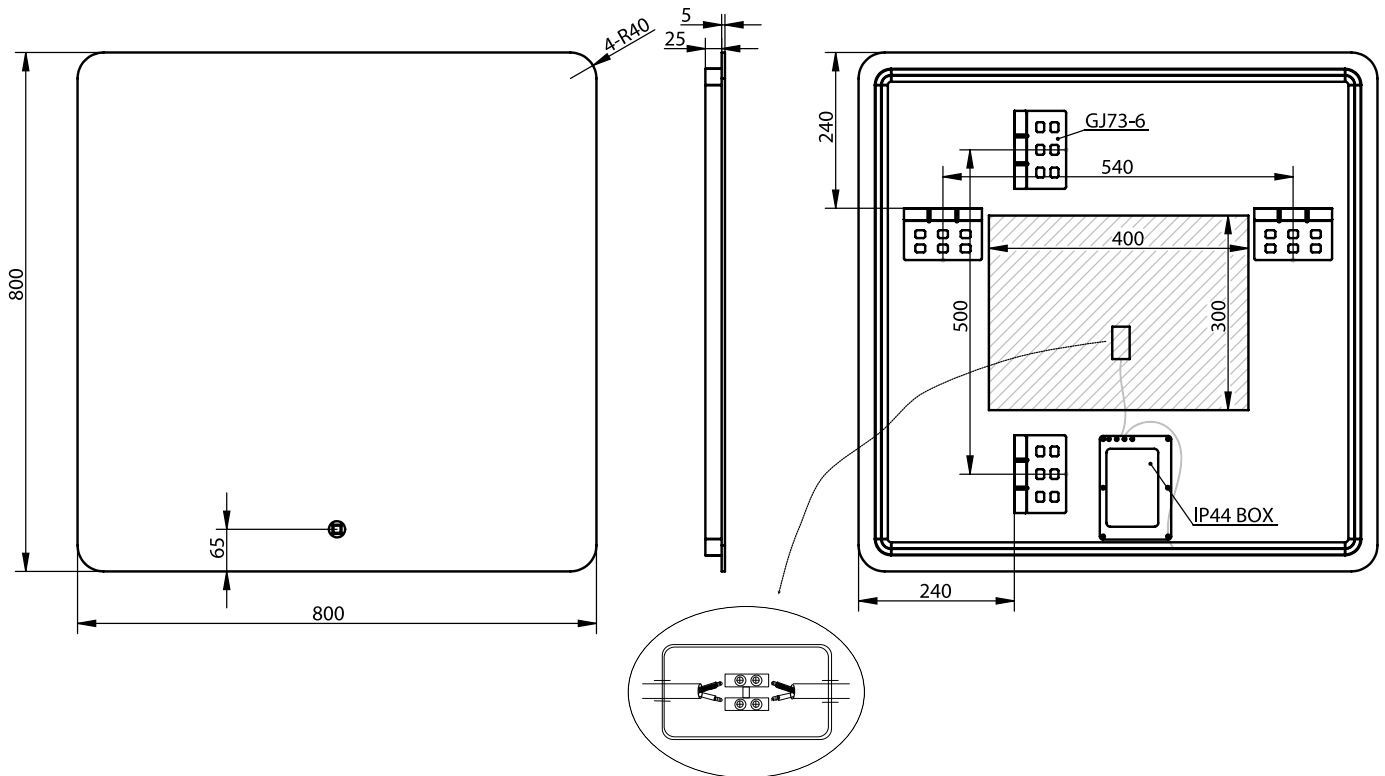

Orø 80 mirror

SKU: 30020255

Colour:

Glass

Size:

80cm / 80cm / 3.7cm

Weight:

7.4kg netto

Orø 80 mirror details: