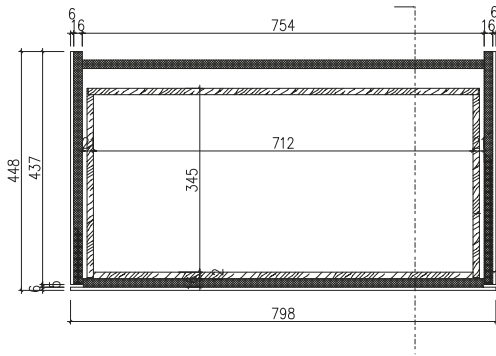

Skagen 80 cabinet

SKU: 30010156

Colour: Dark grey
Size: 30cm / 80cm / 45cm
Weight: 24kg netto

Skagen 80 cabinet details: