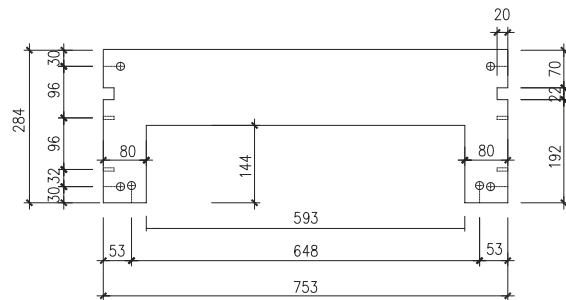

Skagen 80 cabinet

SKU: 30010156

Colour: Dark grey
Size: 30cm / 80cm / 45cm
Weight: 24kg netto

Skagen 80 cabinet details: