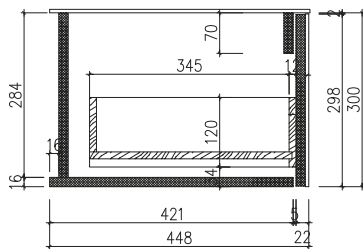

Skagen 80 cabinet

SKU: 30010156

Colour: Dark grey
Size: 30cm / 80cm / 45cm
Weight: 24kg netto

Skagen 80 cabinet details: