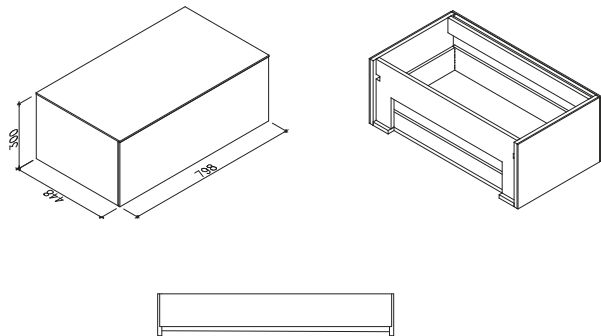

Skagen 80 cabinet

SKU: 30010156

Colour: Dark grey
Size: 30cm / 80cm / 45cm
Weight: 24kg netto

Skagen 80 cabinet details: