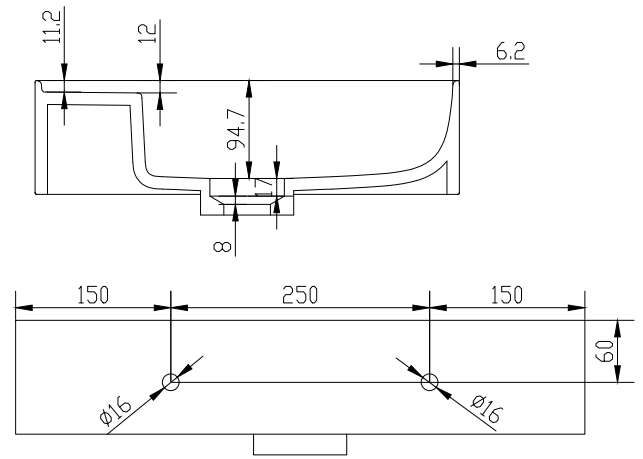

Yuno WA 55 basin

SKU: 40010218

Colour: Matte white
Size: 11cm / 55cm / 41cm
Weight: 10kg netto

Yuno WA 55 basin details: