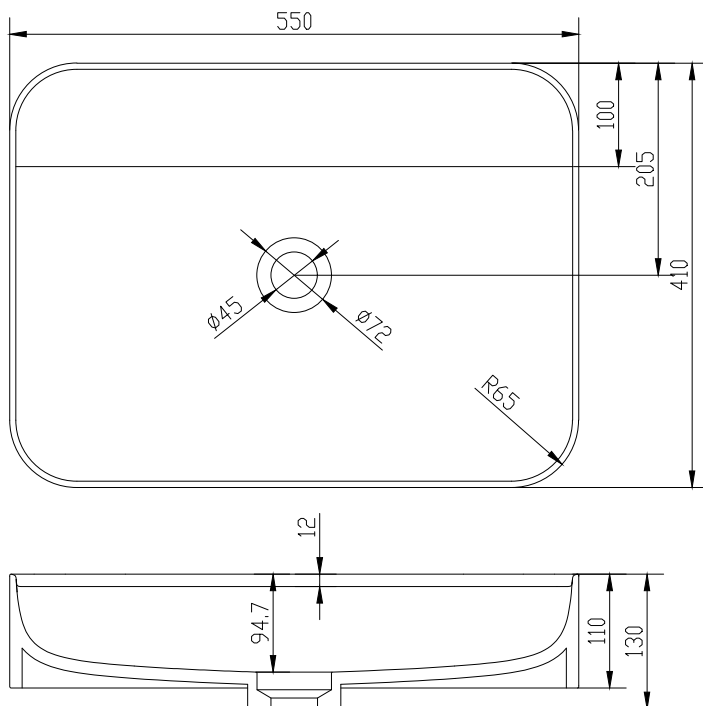

Yuno WA 55 basin

SKU: 40010218

Colour: Matte white
Size: 11cm / 55cm / 41cm
Weight: 10kg netto

Yuno WA 55 basin details: