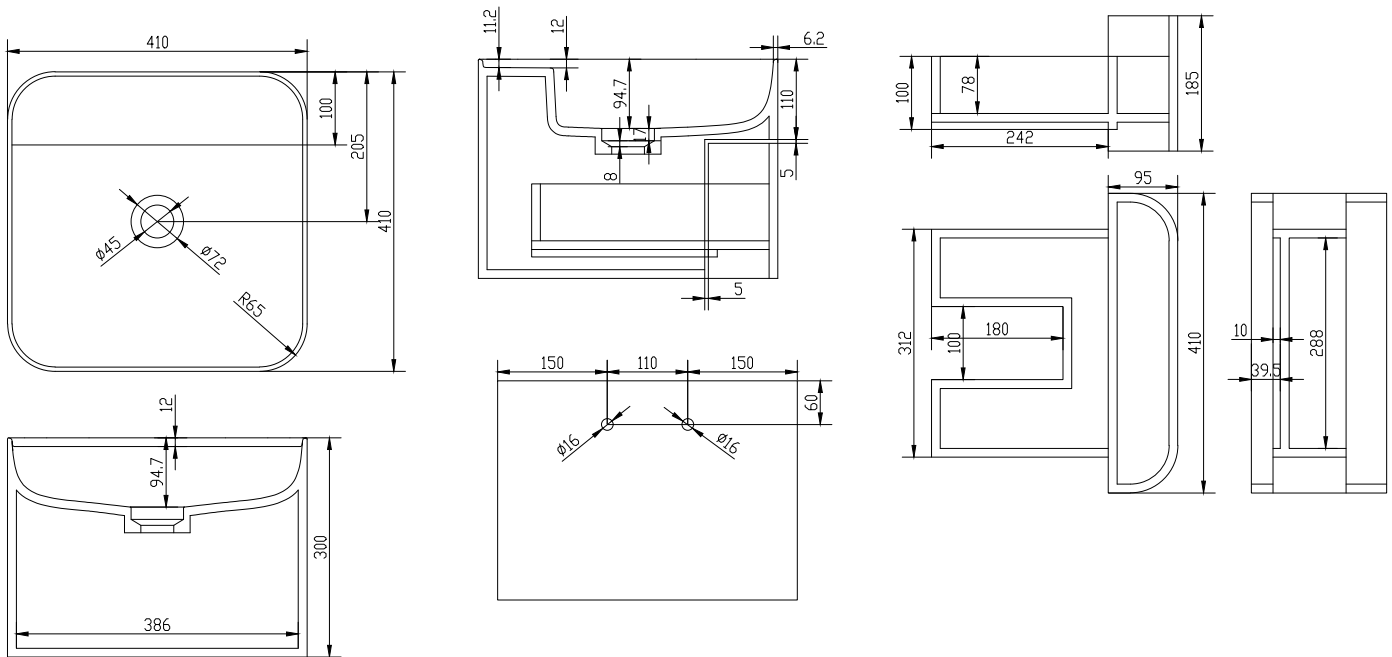

Yuno CA 41 basin

SKU: 40010220

Colour:

Matte white

Size:

30cm / 41cm / 41cm

Weight:

21kg netto

Yuno CA 41 basin details: