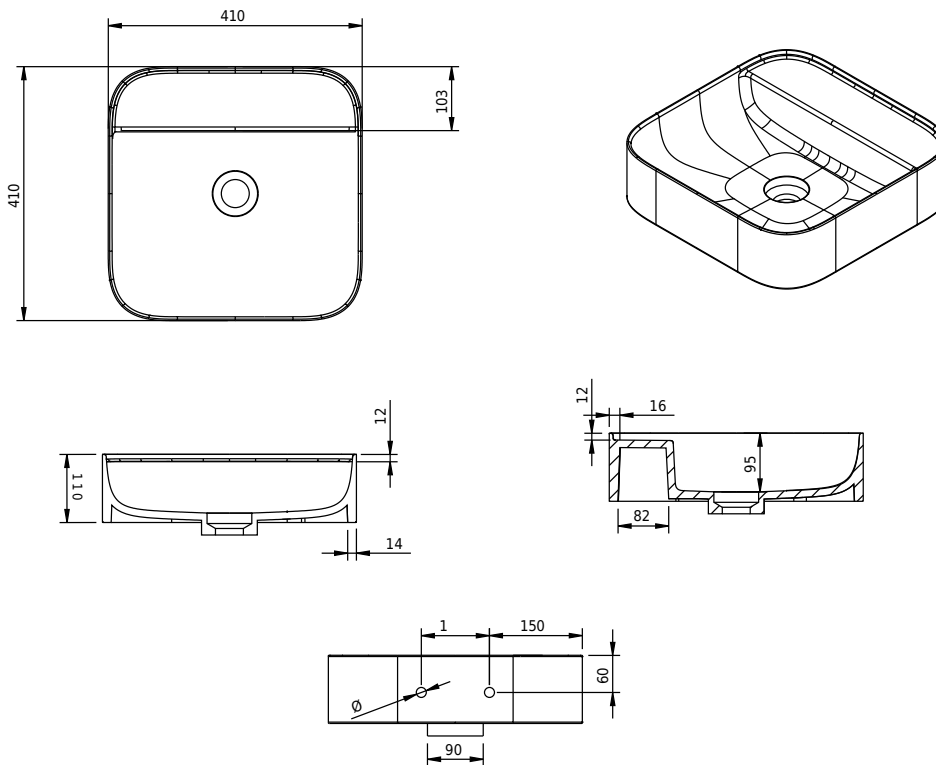

Yuno WA 41 basin

SKU: 40010223

Colour: Matte white
Size: 11cm / 41cm / 41cm
Weight: 8.8kg netto

Yuno WA 41 basin details: