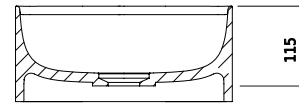

# Yuno LR 55 basin

SKU: 40010226

T

Side

Front

Back

**Colour:** Matte white  
**Size:** 13.5cm / 55cm / 31cm  
**Weight:** 9.5kg netto

**Yuno LR 55 basin details:**