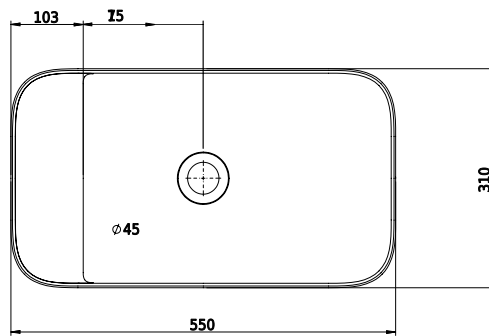

# Yuno LR 55 basin

SKU: 40010226

T

Side

Front

Back

**Colour:** Matte white  
**Size:** 13.5cm / 55cm / 31cm  
**Weight:** 9.5kg netto

**Yuno LR 55 basin details:**