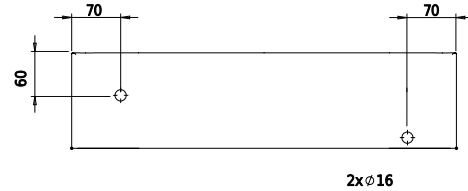

# Yuno LR 55 basin

SKU: 40010226

T

Side

Front

Back

**Colour:** Matte white  
**Size:** 13.5cm / 55cm / 31cm  
**Weight:** 9.5kg netto

**Yuno LR 55 basin details:**