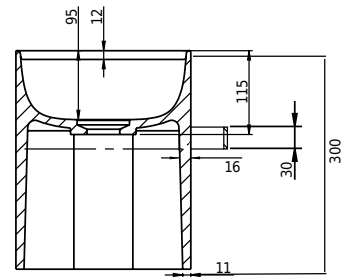

## Yuno Rail 41 basin

SKU: 40010228

**Colour:** Matte white  
**Size:** 30cm / 41cm / 24cm  
**Weight:** 10kg netto

**Yuno Rail 41 basin details:**