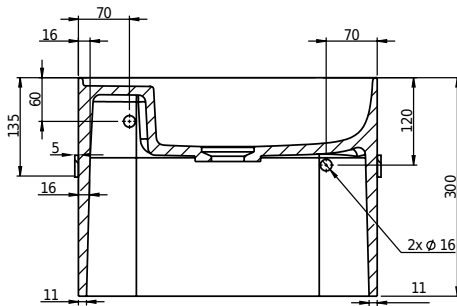

## Yuno Rail 41 basin

SKU: 40010228

**Colour:** Matte white  
**Size:** 30cm / 41cm / 24cm  
**Weight:** 10kg netto

**Yuno Rail 41 basin details:**