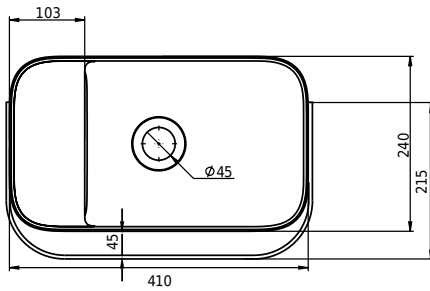

## Yuno Rail 41 basin

SKU: 40010228

**Colour:** Matte white  
**Size:** 30cm / 41cm / 24cm  
**Weight:** 10kg netto

**Yuno Rail 41 basin details:**