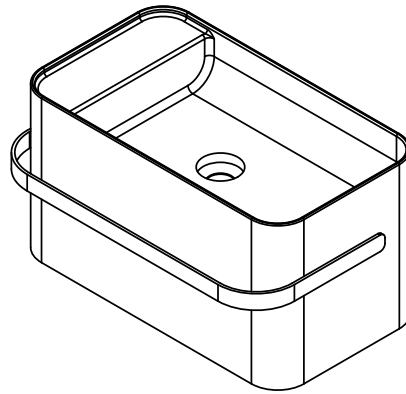

# Yuno Rail 55 basin

SKU: 40010229

**Colour:** Matte white  
**Size:** 30cm / 55cm / 31cm  
**Weight:** 16kg netto

**Yuno Rail 55 basin details:**