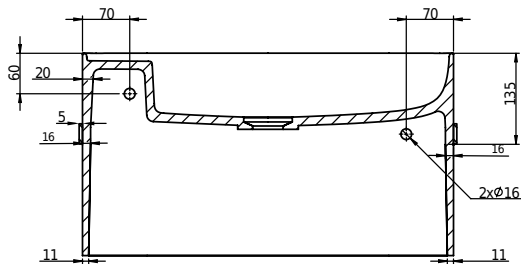

# Yuno Rail 55 basin

SKU: 40010229

**Colour:** Matte white  
**Size:** 30cm / 55cm / 31cm  
**Weight:** 16kg netto

**Yuno Rail 55 basin details:**