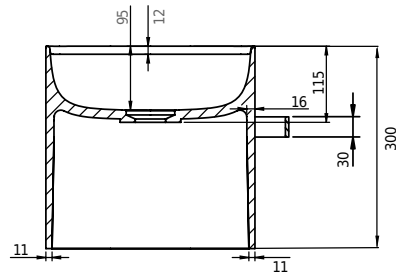

# Yuno Rail 55 basin

SKU: 40010229

**Colour:** Matte white  
**Size:** 30cm / 55cm / 31cm  
**Weight:** 16kg netto

**Yuno Rail 55 basin details:**