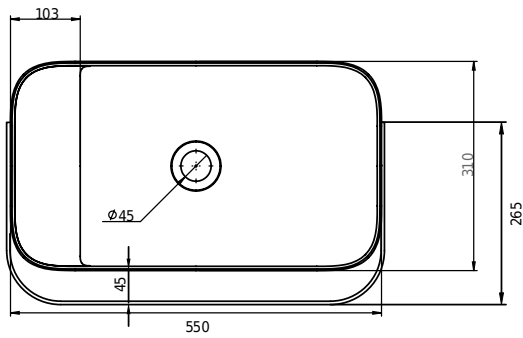

# Yuno Rail 55 basin

SKU: 40010229

**Colour:** Matte white  
**Size:** 30cm / 55cm / 31cm  
**Weight:** 16kg netto

**Yuno Rail 55 basin details:**