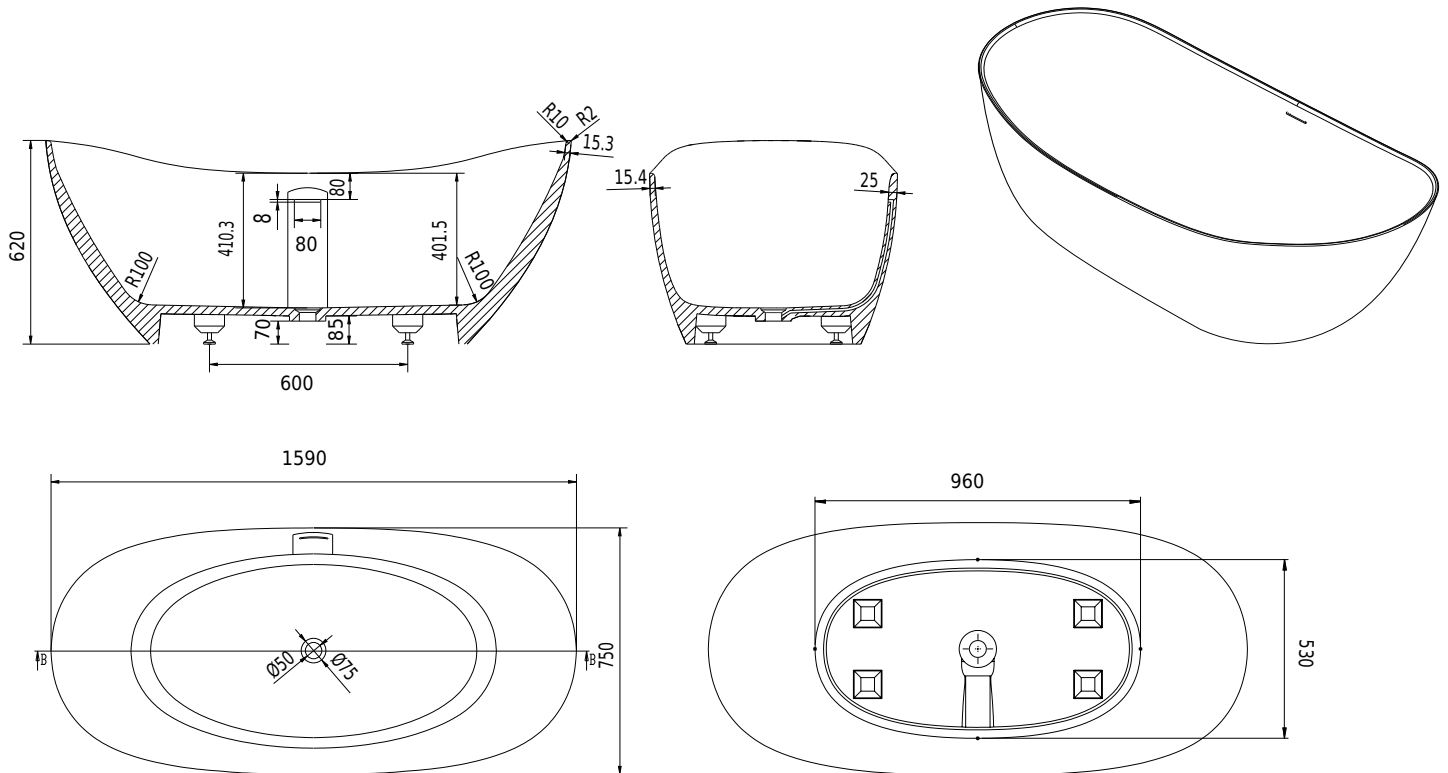

TQ5 bathtub

SKU: 40030045

Colour:	Matte white
Litre:	270 overflow
Size:	62cm / 159cm / 75cm
Weight:	143kg netto

TQ5 bathtub details:

Please note that there may be a tolerance of ± 5 mm as all products are hand sanded.