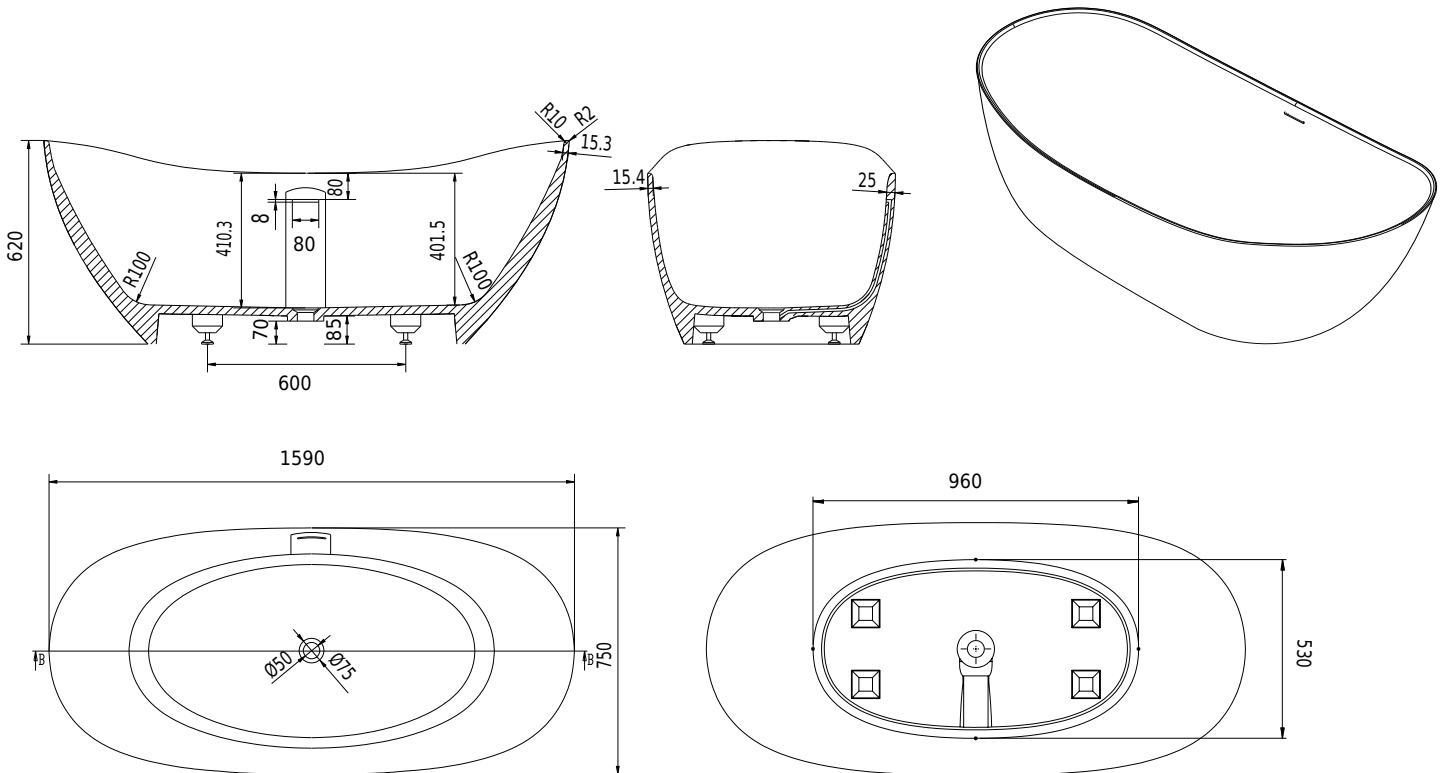

TQ5 bathtub

SKU: 40030045

Colour:	Matte white
Litre:	270 overflow
Size:	62cm / 159cm / 75cm
Weight:	143kg netto

TQ5 bathtub details:

Please note that there may be a tolerance of ± 5 mm as all products are hand sanded.