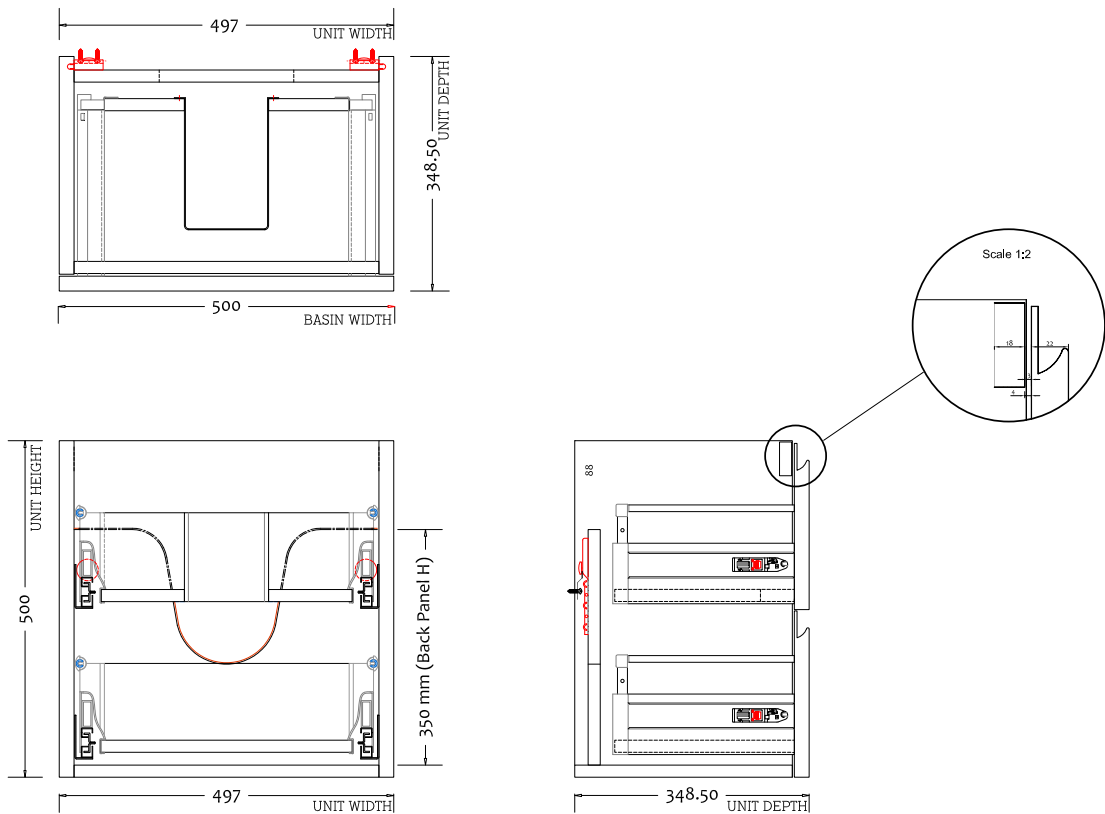

Malmö 50/35 cabinet with Romsø basin

SKU: 30010191

Colour: Matte white
Size: 60cm / 50cm / 35cm
Weight: 25.5kg netto

Malmö 50/35 cabinet with Romsø basin details: