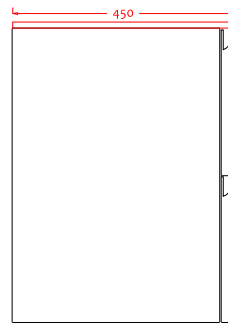

Malmö 100 cabinet with centred Romsø basin

SKU: 30010196

// ELEVATION

// Side VIEW

// Side SECTION

// SECTION

DRAWER FRONT WIDTH

Colour: Matte white
Size: 60cm / 100cm / 45cm
Weight: 60.5kg netto

Malmö 100 cabinet with centred Romsø basin details: