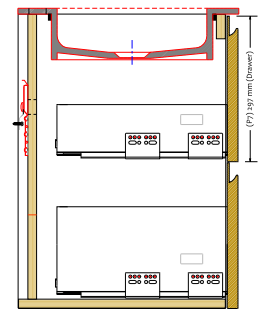

Malmö 100 cabinet with centred Romsø basin

SKU: 30010196

// ELEVATION

// Side VIEW

// Side SECTION

// SECTION

DRAWER FRONT WIDTH

Colour: Matte white
Size: 60cm / 100cm / 45cm
Weight: 60.5kg netto

Malmö 100 cabinet with centred Romsø basin details: