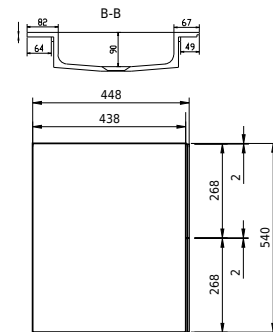

Rungsted 120 cabinet with double basin

SKU: 30010200

FRONT VIEW

SIDE VIEW

INSIDE

Colour: Smoked oak/matte white
Size: 54.5cm / 120cm / 45cm
Weight: 68kg netto

Rungsted 120 cabinet with double basin details: