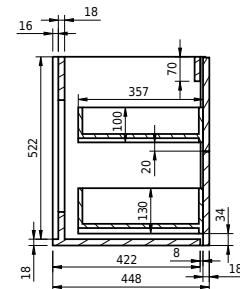

Rungsted 120 cabinet with double basin

SKU: 30010200

FRONT VIEW

SIDE VIEW

INSIDE

Colour: Smoked oak/matte white
Size: 54.5cm / 120cm / 45cm
Weight: 68kg netto

Rungsted 120 cabinet with double basin details: