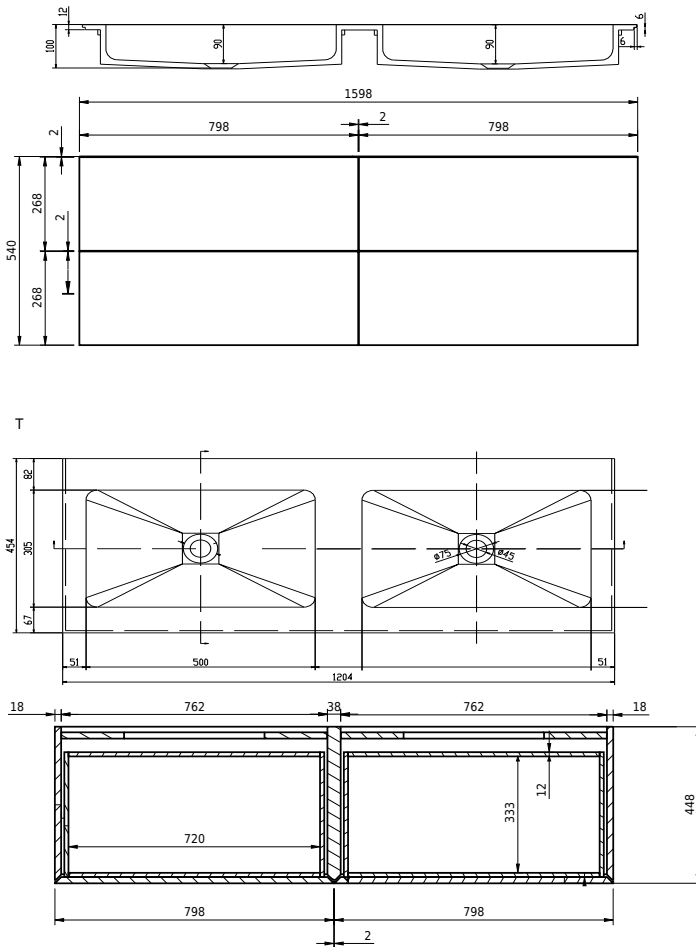

Rungsted 120 cabinet with double basin

SKU: 30010200

FRONT VIEW

SIDE VIEW

INSIDE

Colour: Smoked oak/matte white
Size: 54.5cm / 120cm / 45cm
Weight: 68kg netto

Rungsted 120 cabinet with double basin details: