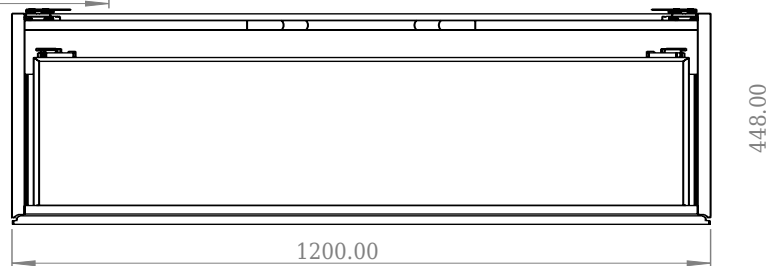

SQ2 120 cabinet with centred basin

SKU: 30010236

F View

Top View

Side View

Back View

Colour: Matte white
Size: 28.8cm / 120cm / 45cm
Weight: 63kg netto

SQ2 120 cabinet with centred basin details: