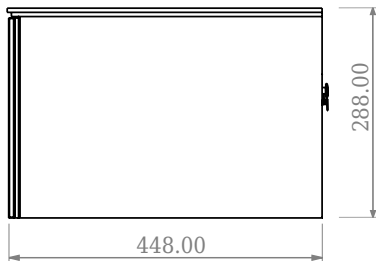

SQ2 120 cabinet with centred basin

SKU: 30010236

F View

Top View

Side View

Back View

Colour: Matte white
Size: 28.8cm / 120cm / 45cm
Weight: 63kg netto

SQ2 120 cabinet with centred basin details: