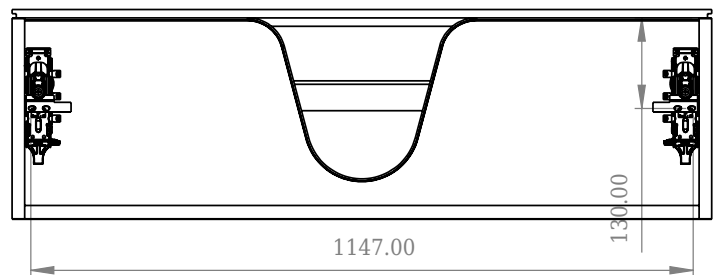

SQ2 120 cabinet with centred basin

SKU: 30010236

F View

Top View

Side View

Back View

Colour: Matte white
Size: 28.8cm / 120cm / 45cm
Weight: 63kg netto

SQ2 120 cabinet with centred basin details: