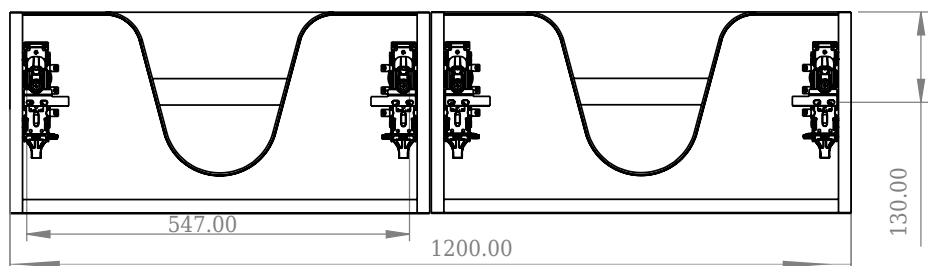

## SQ2 120 cabinet with left basin

SKU: 30010237

Front View

Top View

side View

Back View

**Colour:** Matte white  
**Size:** 28.8cm / 120cm / 45cm  
**Weight:** 48.72kg netto

**SQ2 120 cabinet with left basin details:**