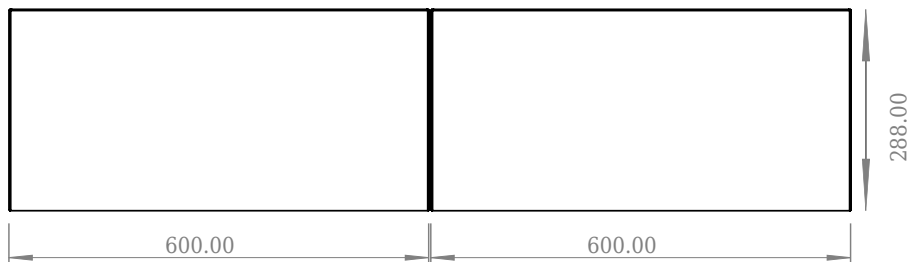

## SQ2 120 cabinet with left basin

SKU: 30010237

Front View

Top View

side View

Back View

**Colour:** Matte white  
**Size:** 28.8cm / 120cm / 45cm  
**Weight:** 48.72kg netto

**SQ2 120 cabinet with left basin details:**