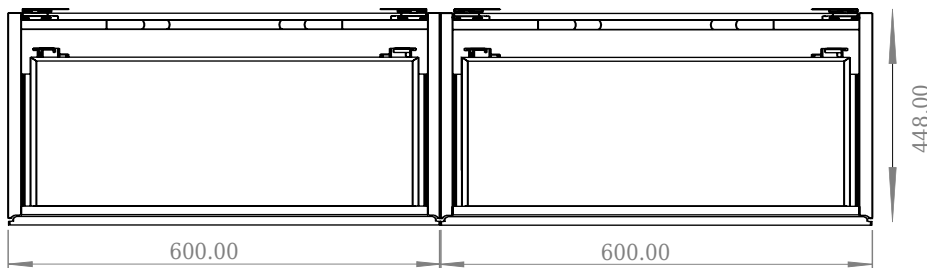

## SQ2 120 cabinet with left basin

SKU: 30010237

Front View

Top View

side View

Back View

**Colour:** Matte white  
**Size:** 28.8cm / 120cm / 45cm  
**Weight:** 48.72kg netto

**SQ2 120 cabinet with left basin details:**