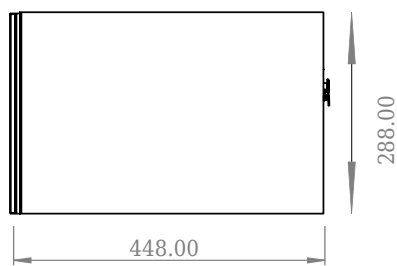

## SQ2 120 cabinet with left basin

SKU: 30010237

Front View

Top View

side View

Back View

**Colour:** Matte white  
**Size:** 28.8cm / 120cm / 45cm  
**Weight:** 48.72kg netto

**SQ2 120 cabinet with left basin details:**