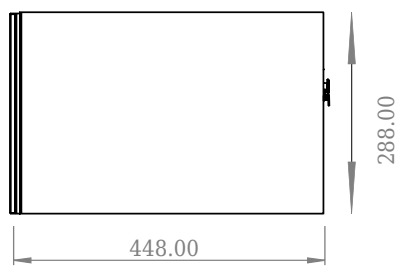

SQ2 120 cabinet with right basin

SKU: 30010238

Front View

Top View

side View

Back View

Colour: Matte white
Size: 28.8cm / 120cm / 45cm
Weight: 48.72kg netto

SQ2 120 cabinet with right basin details: