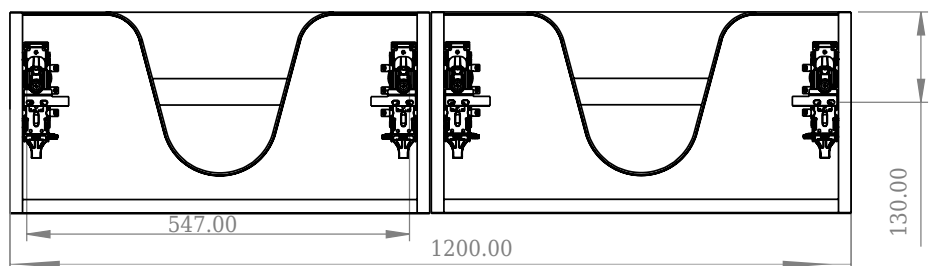

SQ2 120 cabinet with right basin

SKU: 30010238

Front View

Top View

side View

Back View

Colour: Matte white
Size: 28.8cm / 120cm / 45cm
Weight: 48.72kg netto

SQ2 120 cabinet with right basin details: