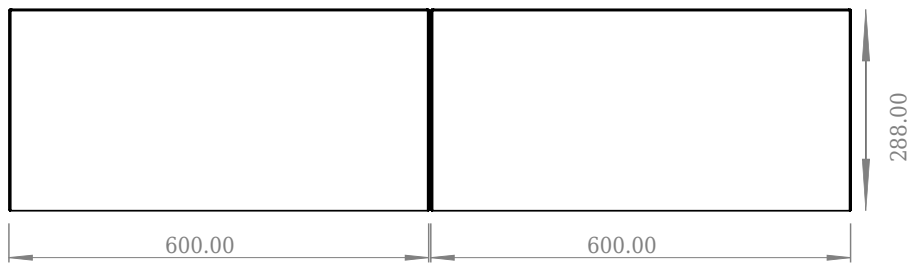

SQ2 120 cabinet with right basin

SKU: 30010238

Front View

Top View

side View

Back View

Colour: Matte white
Size: 28.8cm / 120cm / 45cm
Weight: 48.72kg netto

SQ2 120 cabinet with right basin details: