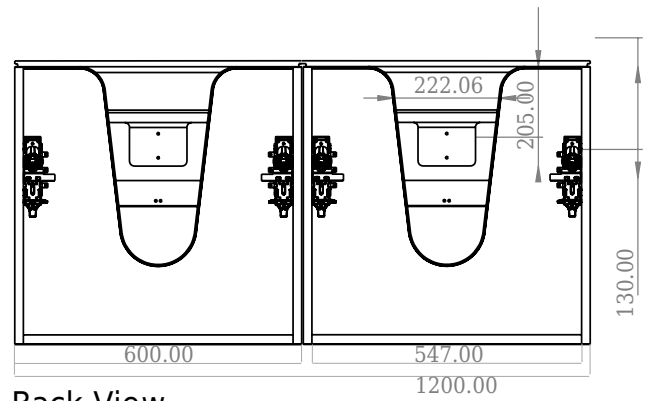

SQ2 120 double cabinet with countertop

SKU: 30010244

F View

Side View

Top View

Back View

Colour: Matte white
Size: 60cm / 120cm / 45cm
Weight: 73kg netto

SQ2 120 double cabinet with countertop details: