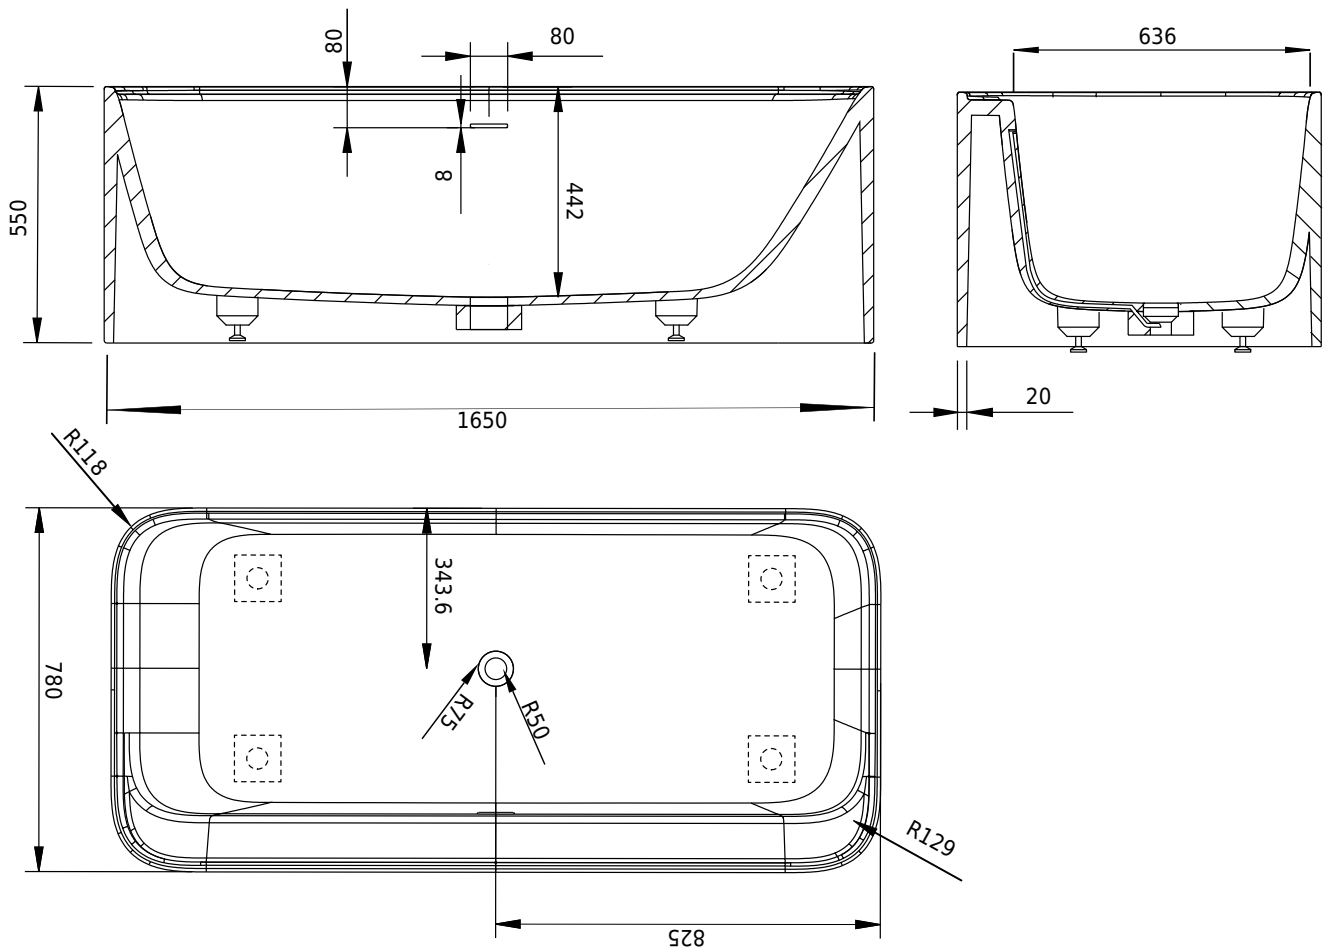

Copenhagen Bath

Bækkeskovvej
DK-2665 Vallensbæk Strand
CVR: DK32648622
Telefon: (+45) 3696 0747
contact@copenhagenbath.com
www.copenhagenbath.com

Yuno bathtub

SKU: 40030047

Colour:	Matte white
Litre:	350 overflow
Size:	55cm / 165cm / 78cm
Weight:	223kg netto

Yuno bathtub details:

Please note that there may be a tolerance of ± 5 mm as all products are hand sanded.