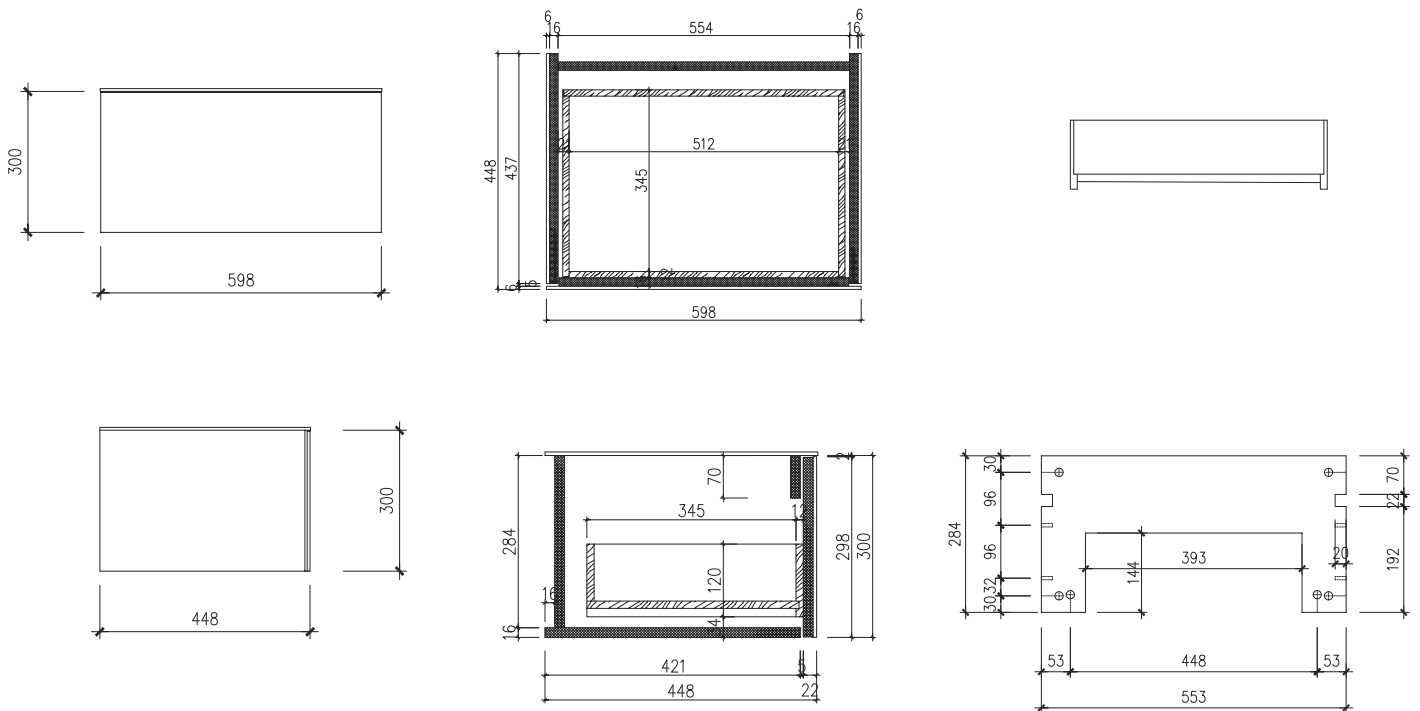

# Skagen 60 cabinet with countertop - Previous collection

SKU: 30010263

**Colour:** Dark grey  
**Size:** 30cm / 60cm / 45cm  
**Weight:** 25kg netto

**Skagen 60 cabinet with countertop - Previous collection details:**