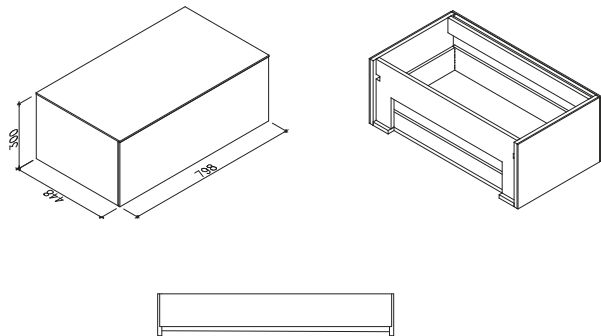

# Skagen 80 cabinet with countertop

SKU: 30010264

**Colour:** Dark grey  
**Size:** 30cm / 80cm / 45cm  
**Weight:** 29kg netto

**Skagen 80 cabinet with countertop details:**