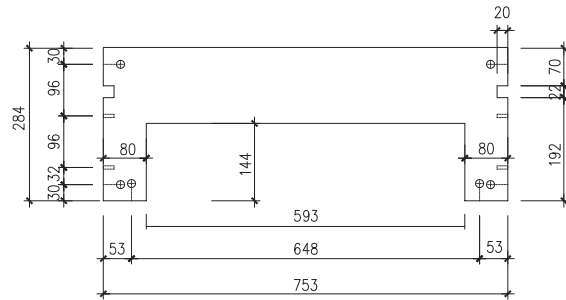

# Skagen 80 cabinet with countertop

SKU: 30010264

**Colour:** Dark grey  
**Size:** 30cm / 80cm / 45cm  
**Weight:** 29kg netto

**Skagen 80 cabinet with countertop details:**