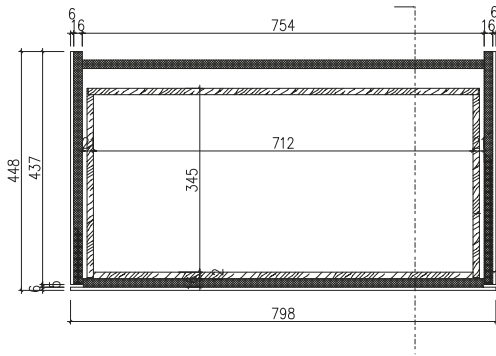

# Skagen 80 cabinet with countertop

SKU: 30010264

**Colour:** Dark grey  
**Size:** 30cm / 80cm / 45cm  
**Weight:** 29kg netto

**Skagen 80 cabinet with countertop details:**