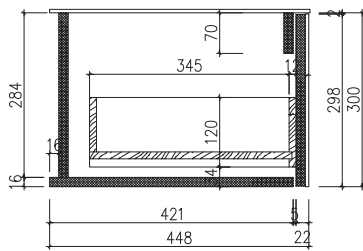

# Skagen 80 cabinet with countertop

SKU: 30010264

**Colour:** Dark grey  
**Size:** 30cm / 80cm / 45cm  
**Weight:** 29kg netto

**Skagen 80 cabinet with countertop details:**