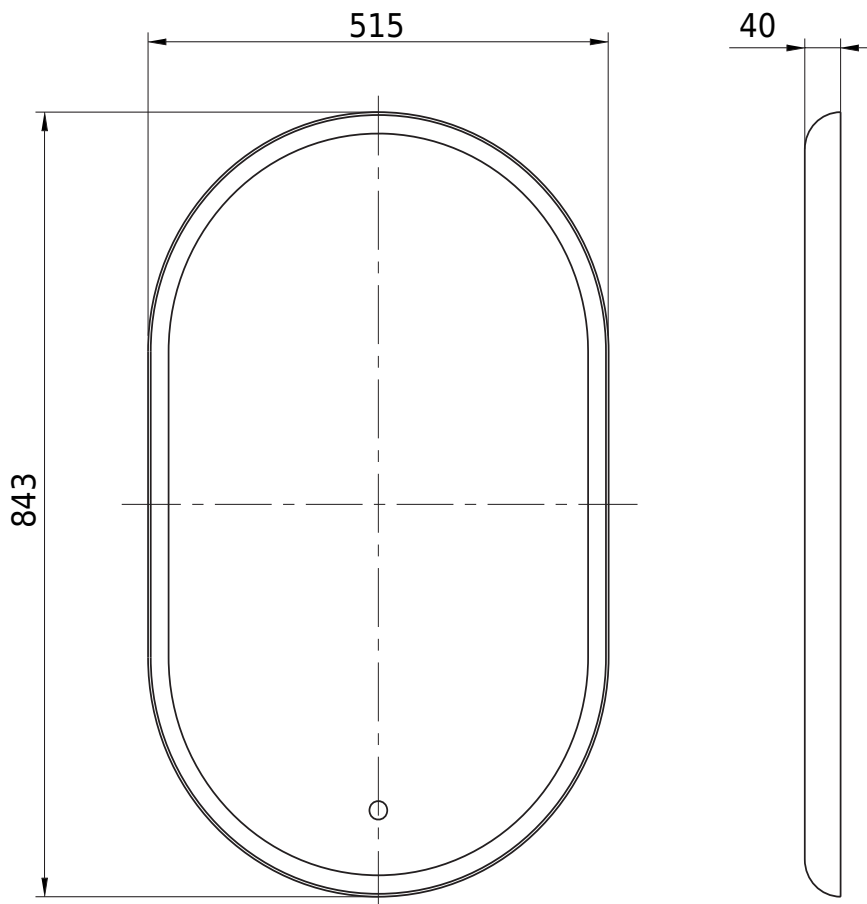

Samsø oval mirror

SKU: 30020270

Colour:

Lumen:

2000

Kelvin:

3000-5000

Size:

84.3cm / 51.5cm / 4cm

Weight:

7kg netto

Samsø oval mirror details: