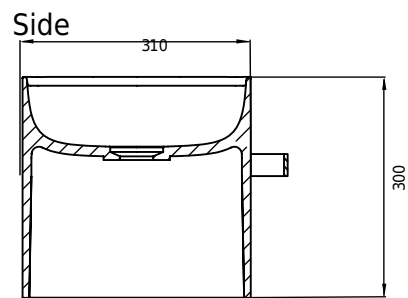

Yuno Rail 55 Grey basin

SKU: 40010344

Colour:

Size:

30cm / 55cm / 31cm

Weight:

16kg netto

Yuno Rail 55 Grey basin details: