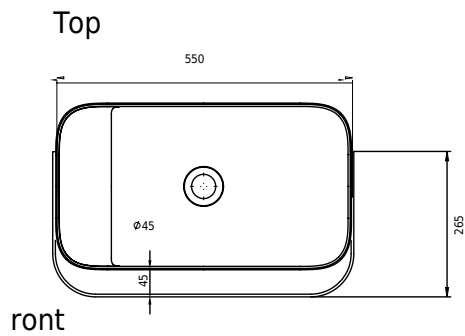

Yuno Rail 55 Grey basin

SKU: 40010344

Colour:

Size:

30cm / 55cm / 31cm

Weight:

16kg netto

Yuno Rail 55 Grey basin details: