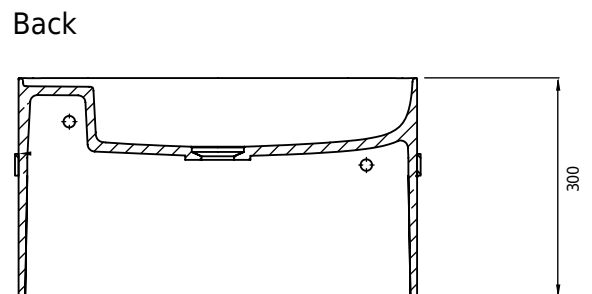

Yuno Rail 55 Grey basin

SKU: 40010344

Colour:

Size:

30cm / 55cm / 31cm

Weight:

16kg netto

Yuno Rail 55 Grey basin details: