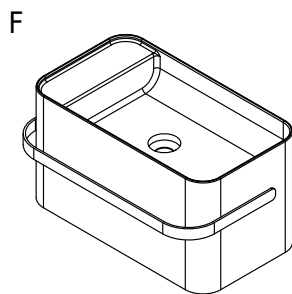

Yuno Rail 55 Grey basin

SKU: 40010344

Colour:

Size:

30cm / 55cm / 31cm

Weight:

16kg netto

Yuno Rail 55 Grey basin details: