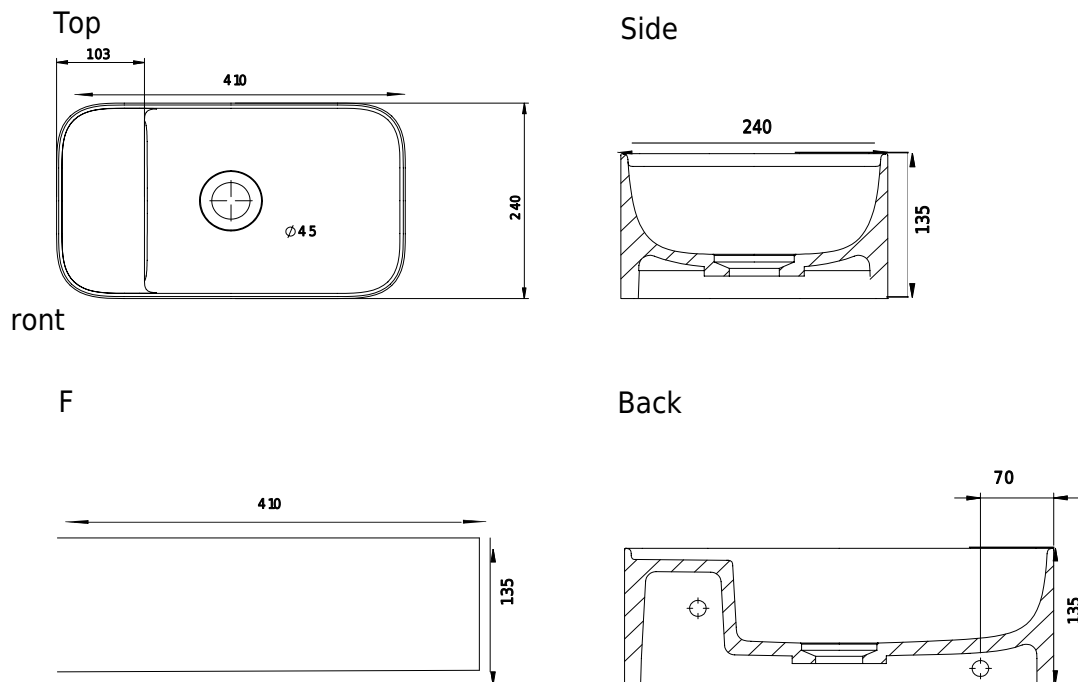

Yuno LR 41 - Grau

SKU: 40010345

Colour:

Size:

13.5cm / 41cm / 24cm

Weight:

6.5kg netto

Yuno LR 41 - Grau details: