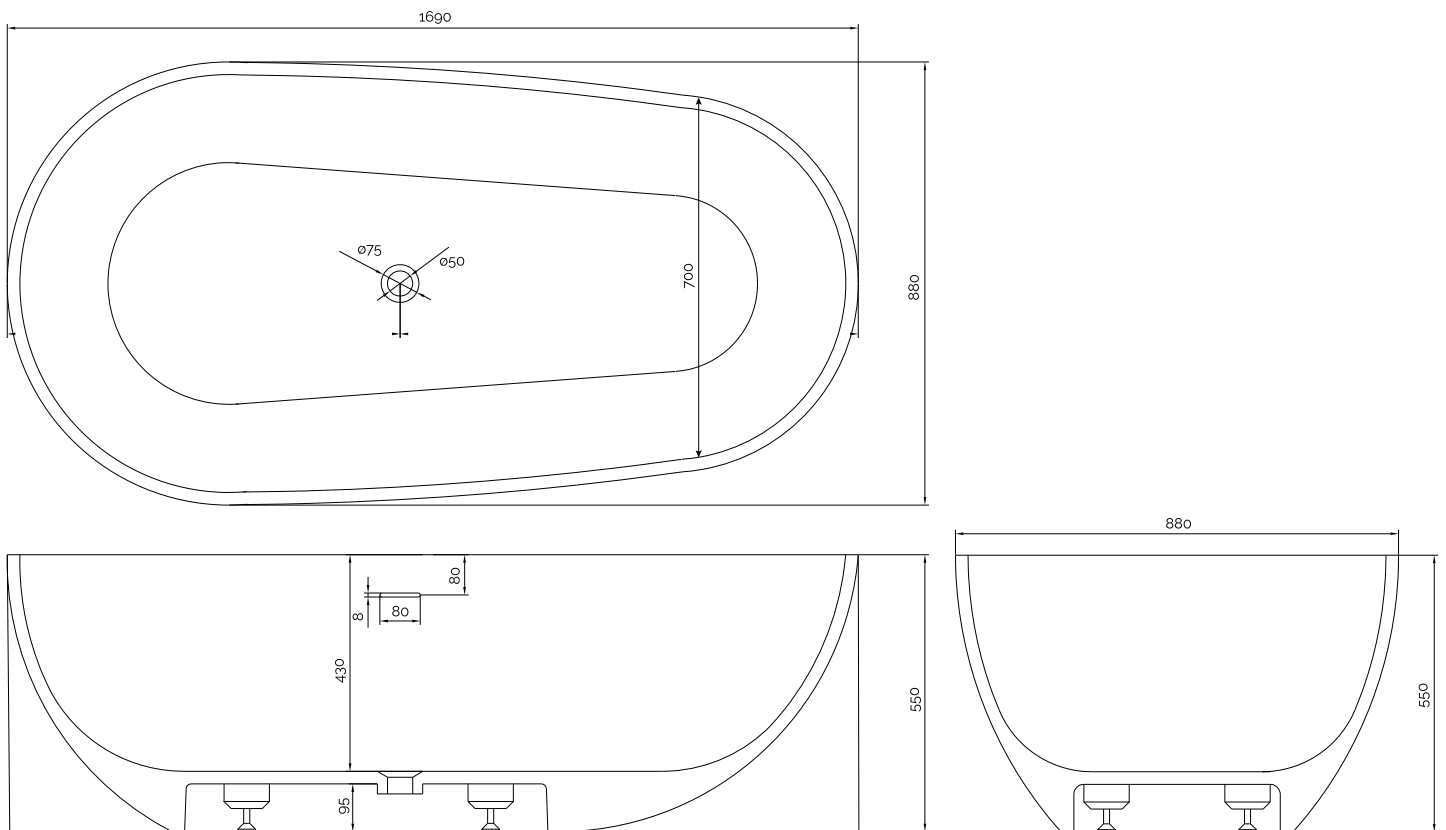

# Helsinki bathtub

SKU: 40030058

**Colour:**

**Litre:**

300 overflow

**Size:**

55cm / 169cm / 88cm

**Weight:**

165kg netto

**Helsinki bathtub details:**

Please note that there may be a tolerance of  $\pm 5$ mm as all products are hand sanded.